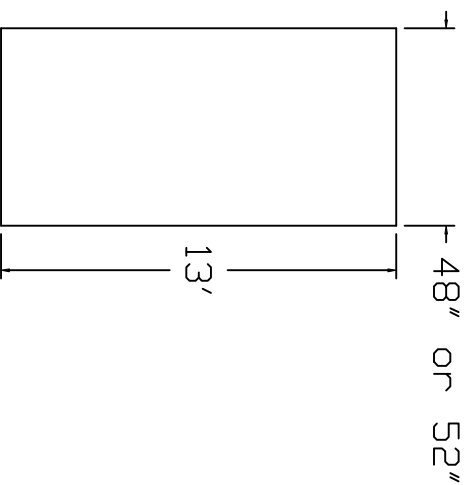

Esther Williams Brand
Standard Specification

Round

13'

52" Wall Height

Top View

End View

Side View