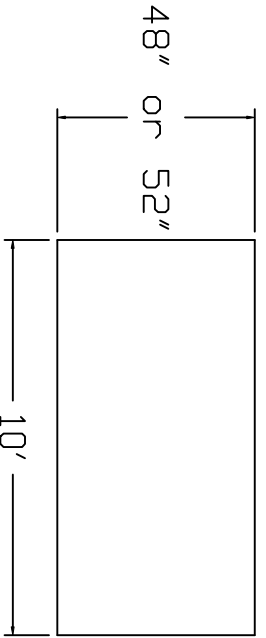

Esther Williams Brand  
Standard Specification

Round

10'

52" Wall Height

Top View

Side View

End View