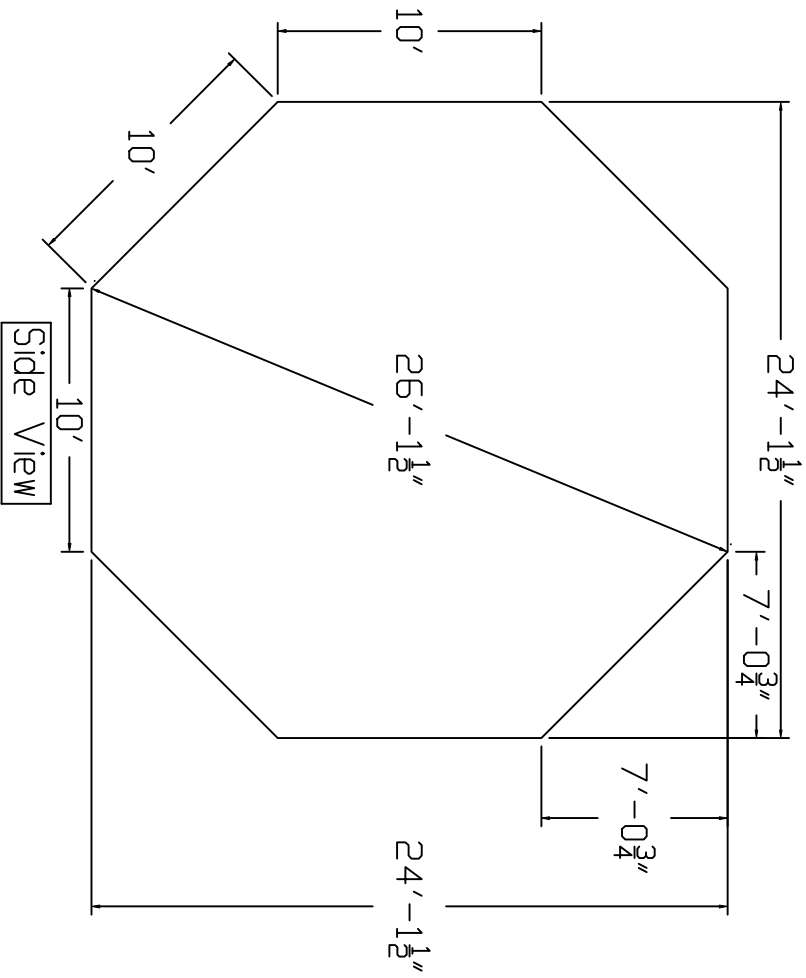

Champlain Brand Standard Specification

Octagon

26' - Flat Bottom

42" Wall Height

Top View

End View

2" Sand Bottom Typical