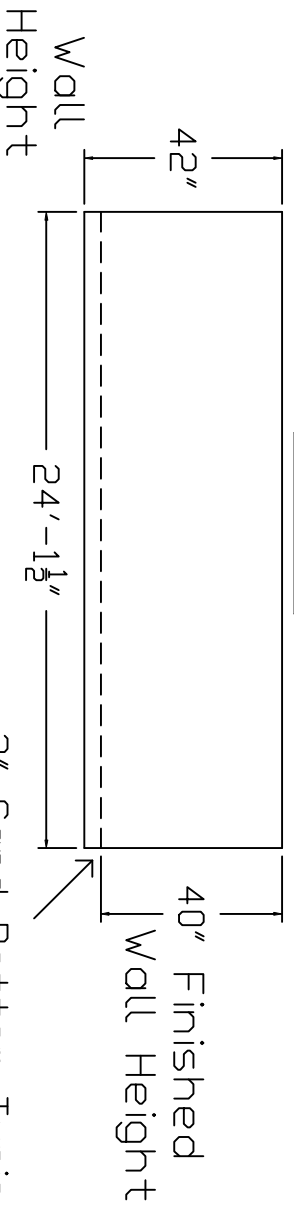

Champlain Brand Standard Specification

Octagon

26' - Flat Bottom

42" Wall Height

Top View

End View

2" Sand Bottom Typical