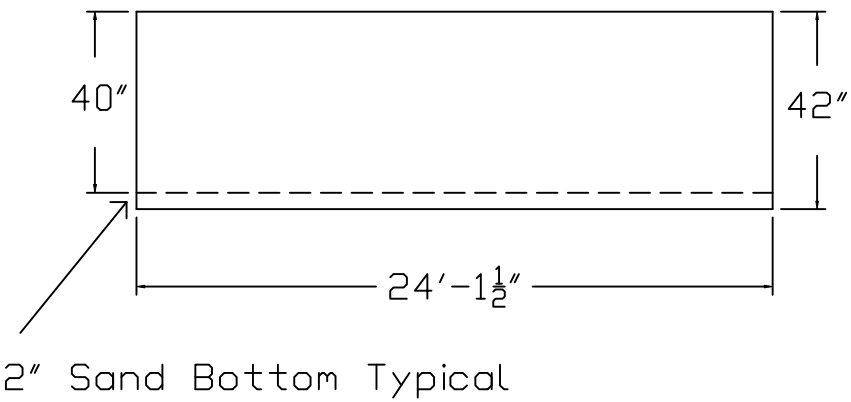

Champlain Brand Standard Specification

Octagon

26' - Flat Bottom

42" Wall Height

Top View

End View

2" Sand Bottom Typical