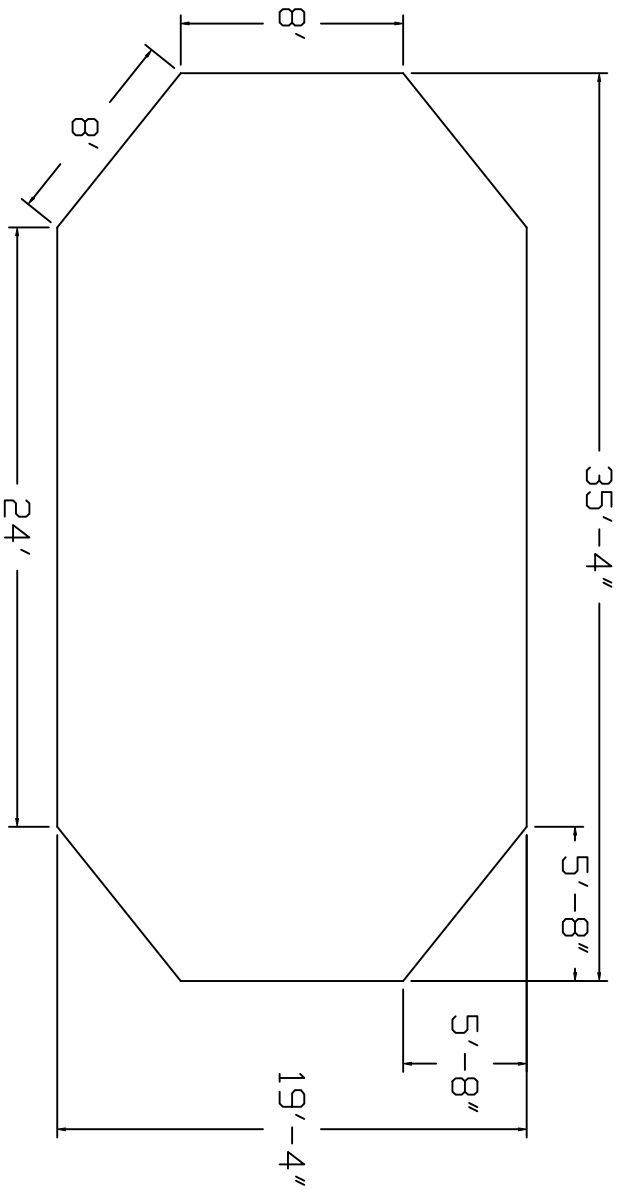

# Champlain Brand Standard Specification

Emerald

19x35 - Flat Bottom

42" Wall Height

Top View

End View

Side View