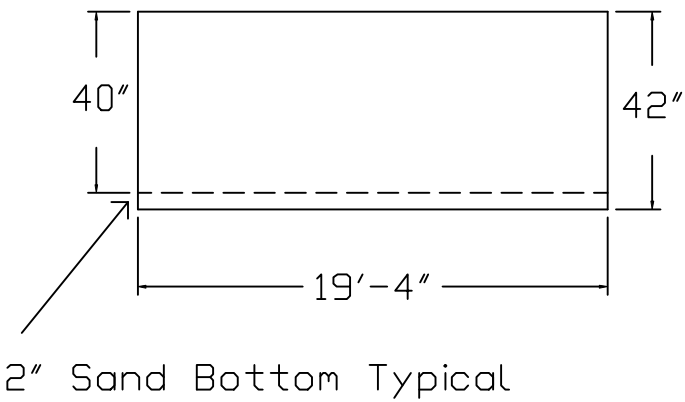

# Champlain Brand Standard Specification

Emerald

19x35 - Flat Bottom

42" Wall Height

Top View

End View

Side View