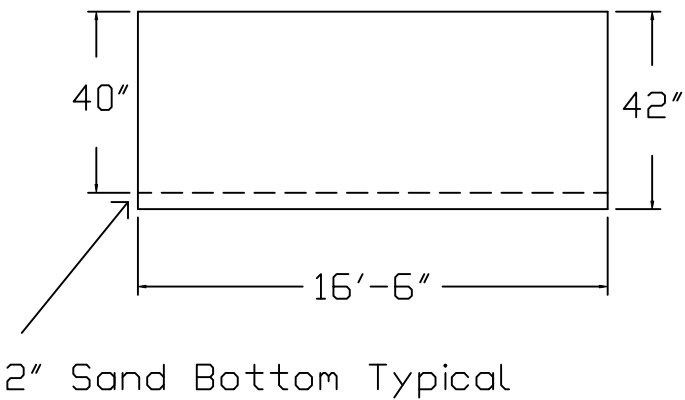

Champlain Brand Standard Specification

Emerald

17x32 - Flat Bottom

42" Wall Height

Top View

End View

Side View