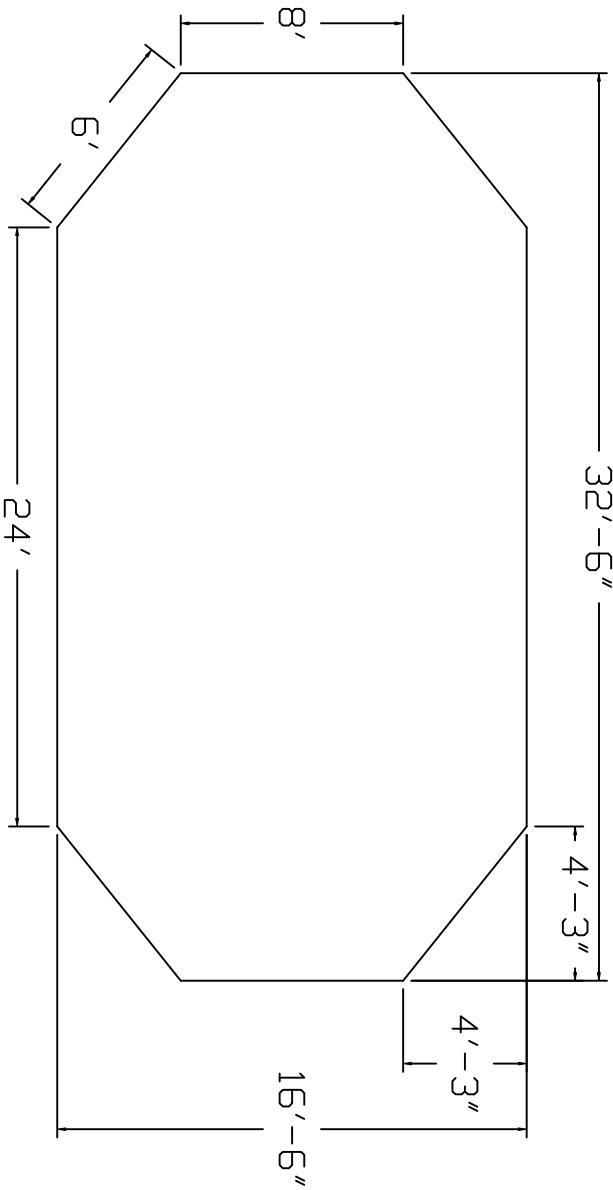

Champlain Brand Standard Specification

Emerald

17x32 - Flat Bottom

42" Wall Height

Top View

End View

Side View