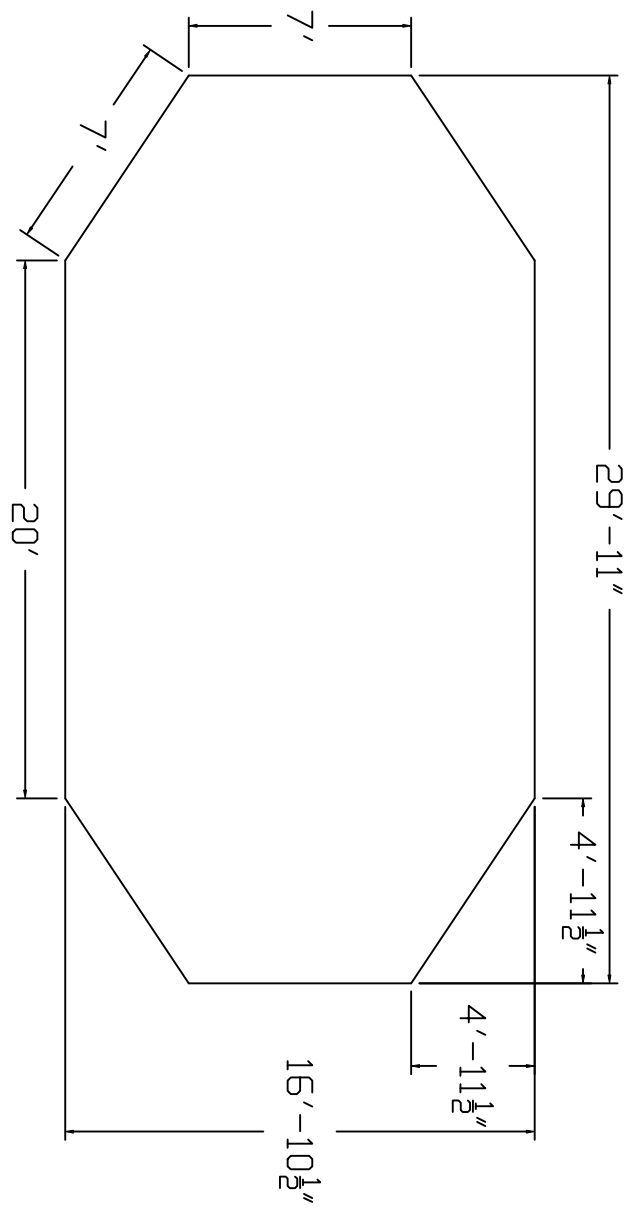

# Champlain Brand Standard Specification

Emerald

17x30 - Flat Bottom

42" Wall Height

Top View

End View

Side View