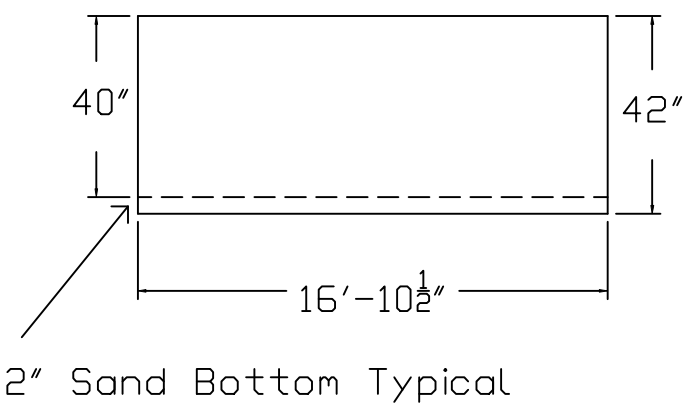

# Champlain Brand Standard Specification

Emerald

17x30 - Flat Bottom

42" Wall Height

Top View

End View

Side View