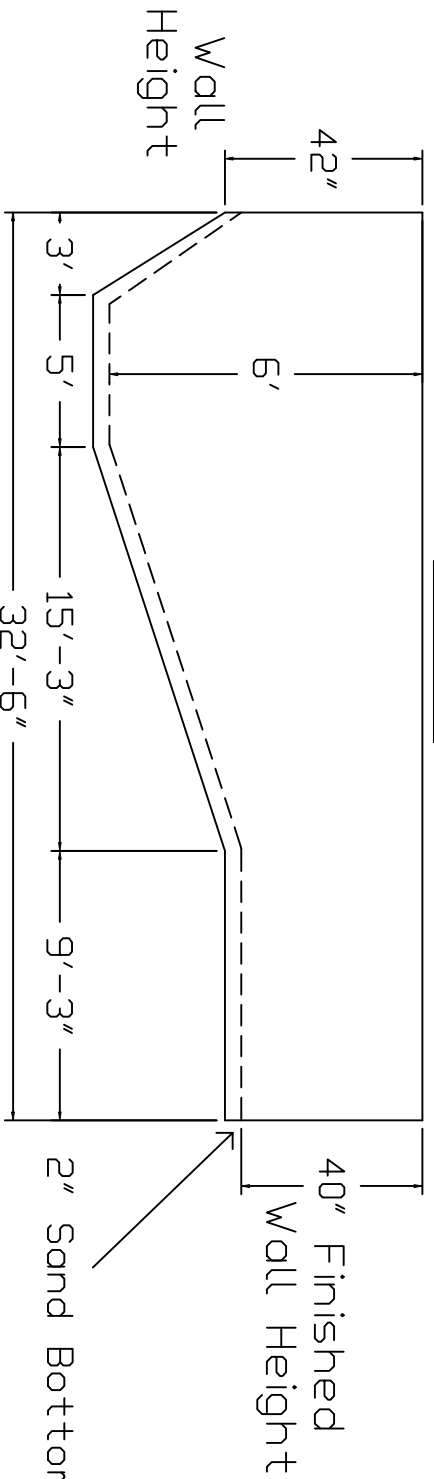

# Champlain Brand Standard Specification

Emerald

16x32 - Hopper

42" Wall Height

Top View

End View

Side View

2" Sand Bottom Typical

40" Finished Wall Height

2" Sand Bottom Typical