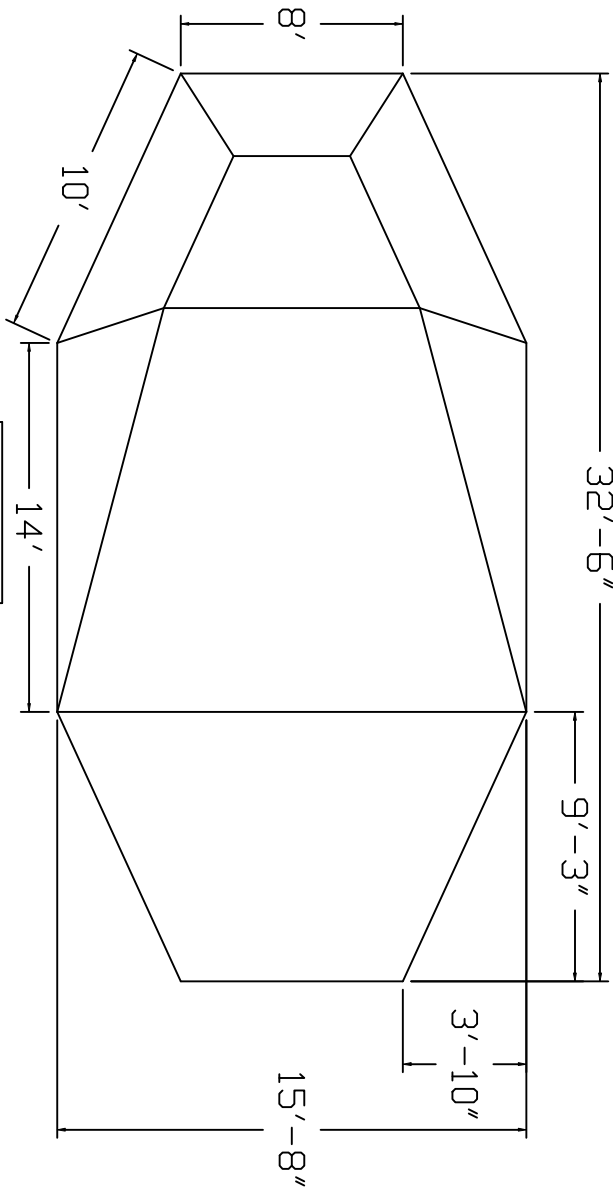

# Champlain Brand Standard Specification

Emerald

16x32 - Hopper

42" Wall Height

Top View

End View

Side View

2" Sand Bottom Typical

40" Finished Wall Height

2" Sand Bottom Typical