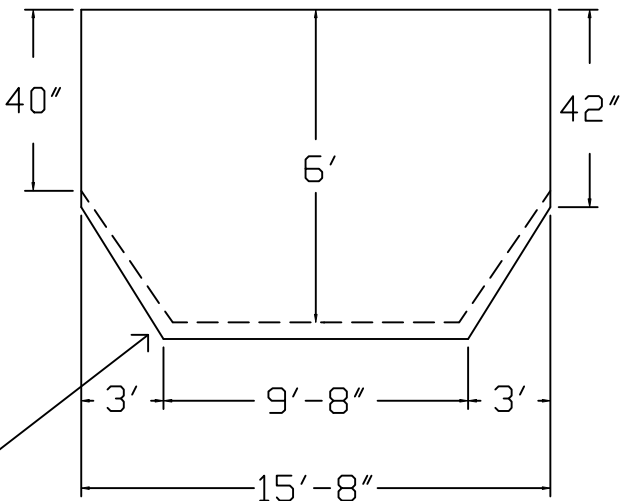

# Champlain Brand Standard Specification

Emerald

16x32 - Hopper

42" Wall Height

Top View

End View

Side View

2" Sand Bottom Typical

40" Finished Wall Height

2" Sand Bottom Typical