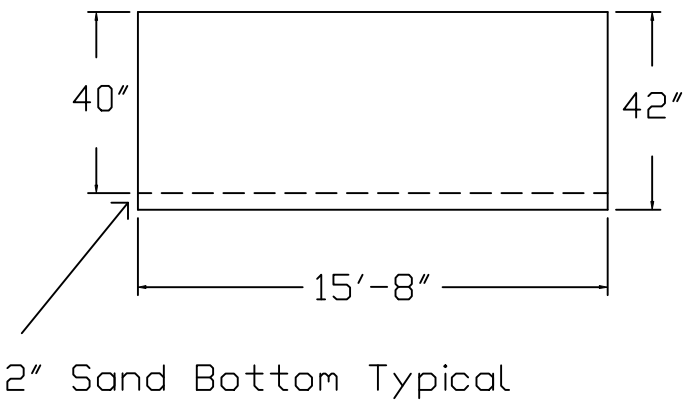

Champlain Brand Standard Specification

Emerald

16x32 - Flat Bottom

42" Wall Height

Top View

End View

Side View