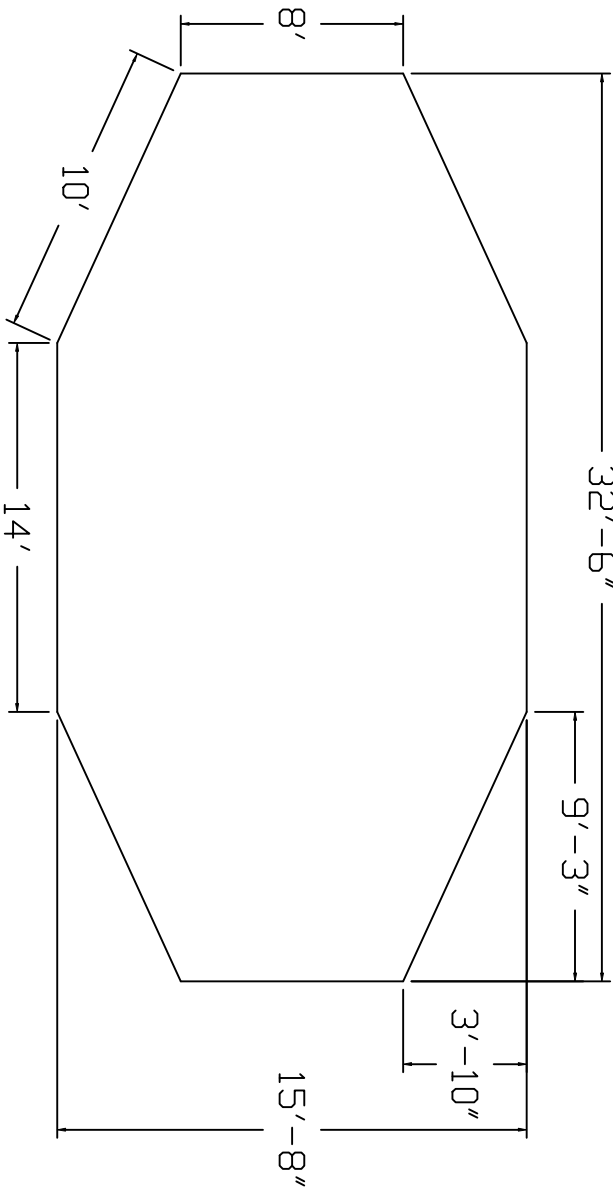

Champlain Brand Standard Specification

Emerald

16x32 - Flat Bottom

42" Wall Height

Top View

End View

Side View