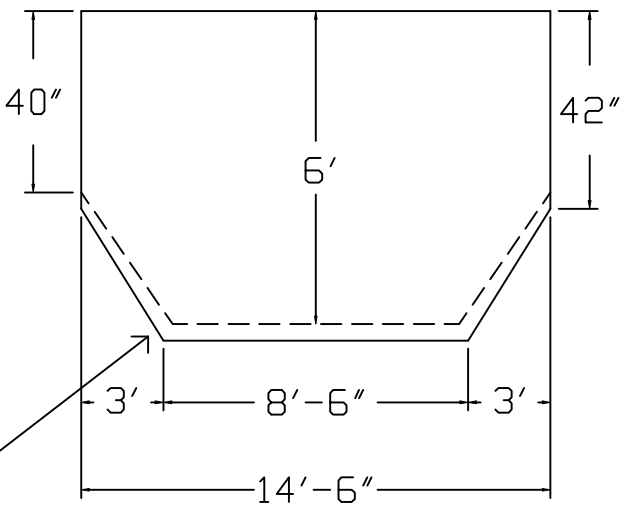

# Champlain Brand Standard Specification

Emerald

15x29 - Hopper

42" Wall Height

Top View

End View

Side View

2" Sand Bottom Typical