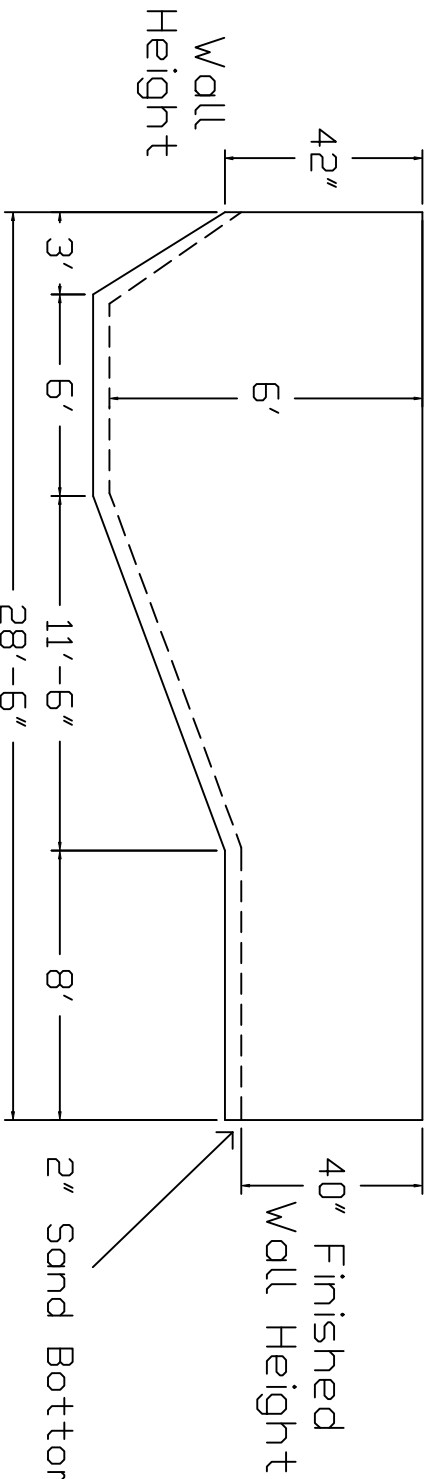

# Champlain Brand Standard Specification

Emerald

15x29 - Hopper

42" Wall Height

Top View

End View

Side View

2" Sand Bottom Typical