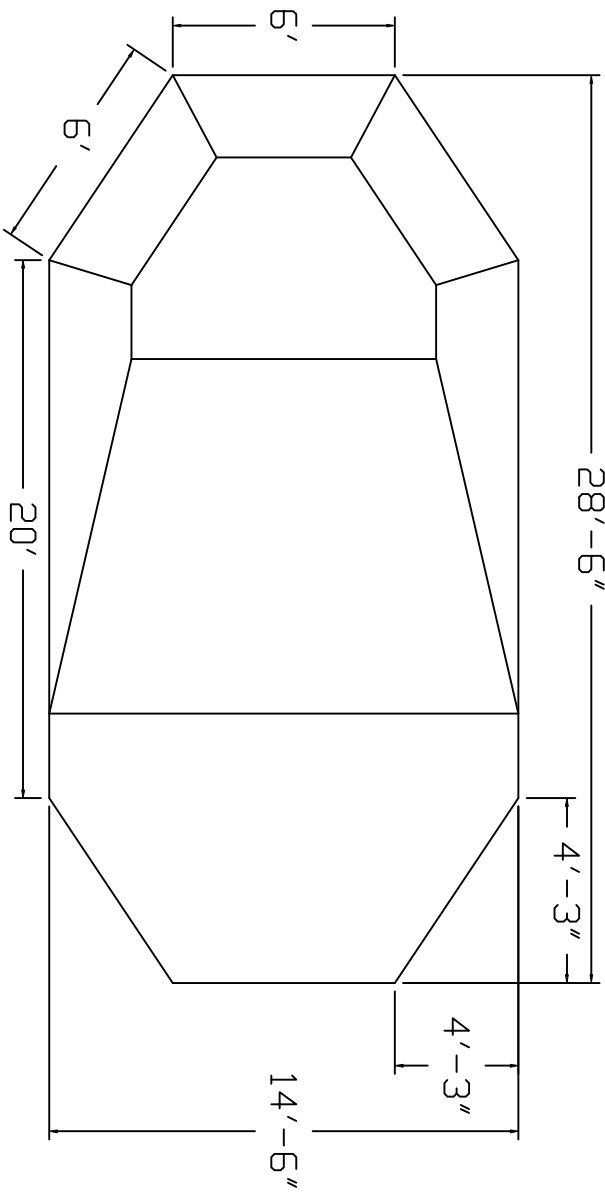

# Champlain Brand Standard Specification

Emerald

15x29 - Hopper

42" Wall Height

Top View

End View

Side View

2" Sand Bottom Typical