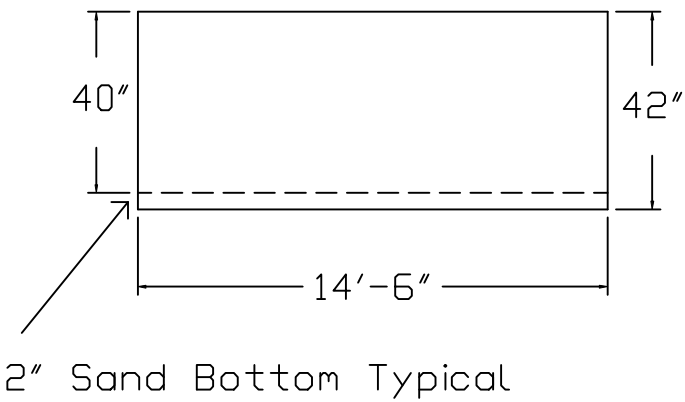

# Champlain Brand Standard Specification

Emerald

15x29 - Flat Bottom

42" Wall Height

Top View

End View

Side View