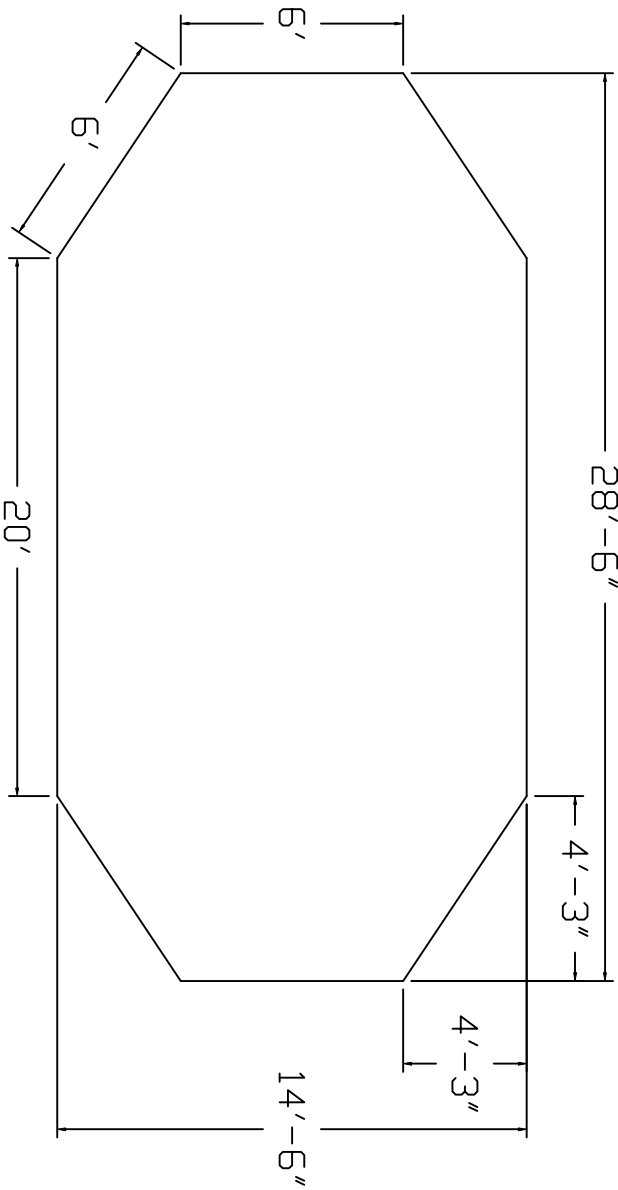

# Champlain Brand Standard Specification

Emerald

15x29 - Flat Bottom

42" Wall Height

Top View

End View

Side View