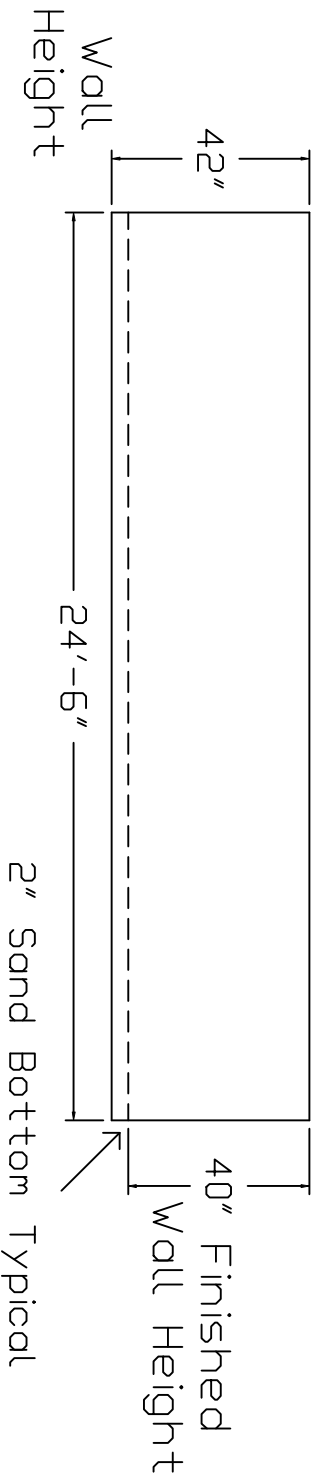

# Champlain Brand Standard Specification

Emerald

15x25 - Flat Bottom

42" Wall Height

Top View

End View

2" Sand Bottom Typical

Side View

2" Sand Bottom Typical