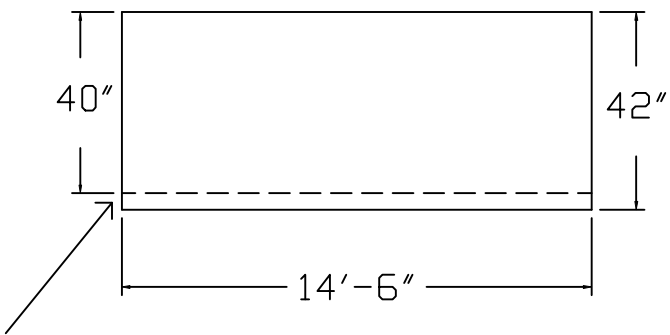

# Champlain Brand Standard Specification

Emerald

15x25 - Flat Bottom

42" Wall Height

Top View

End View

2" Sand Bottom Typical

Side View

2" Sand Bottom Typical