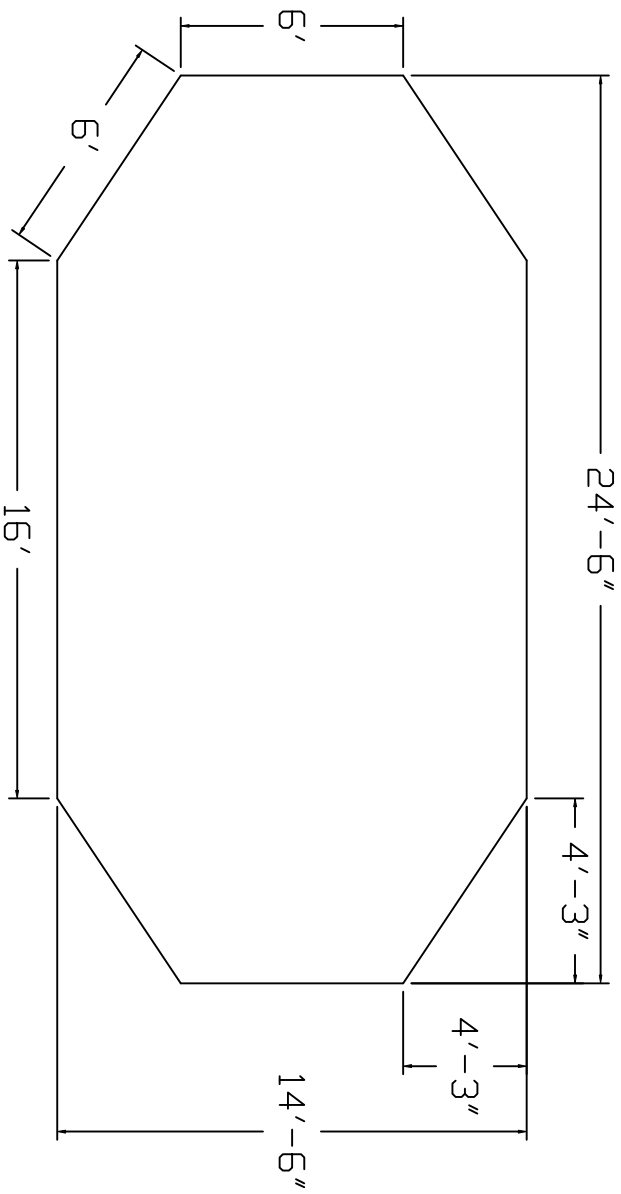

# Champlain Brand Standard Specification

Emerald

15x25 - Flat Bottom

42" Wall Height

Top View

End View

2" Sand Bottom Typical

Side View

2" Sand Bottom Typical