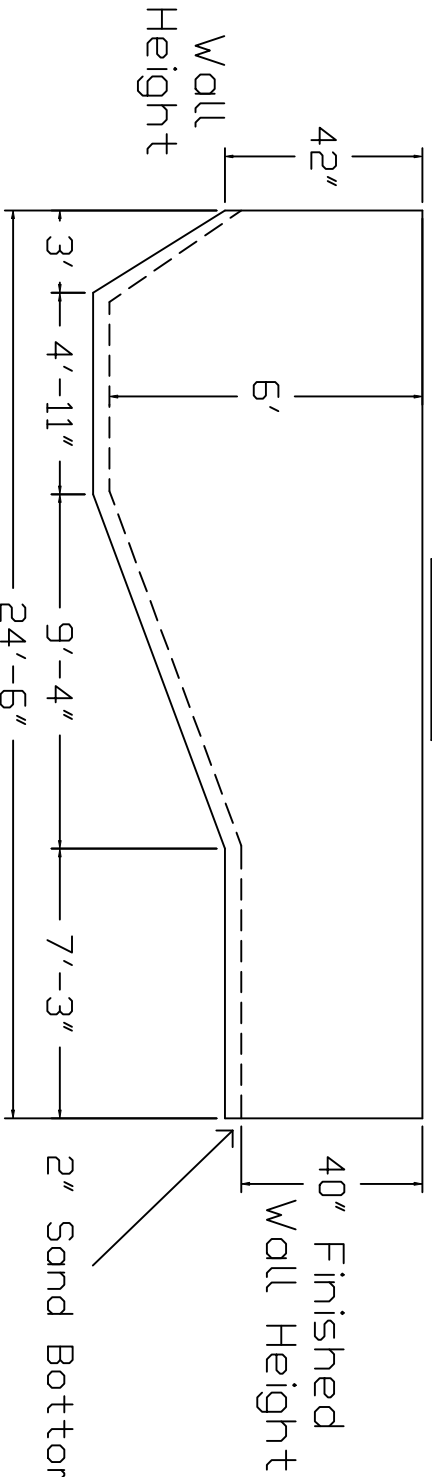

Champlain Brand Standard Specification

Emerald

13x24 - Hopper

42" Wall Height

Top View

End View

2" Sand Bottom Typical

Side View

40" Finished Wall Height
 2" Sand Bottom Typical