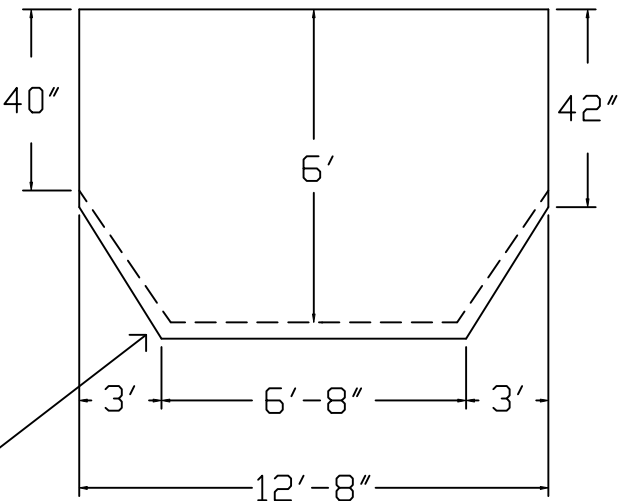

Champlain Brand Standard Specification

Emerald

13x24 - Hopper

42" Wall Height

Top View

End View

2" Sand Bottom Typical

Side View

40" Finished Wall Height
 2" Sand Bottom Typical