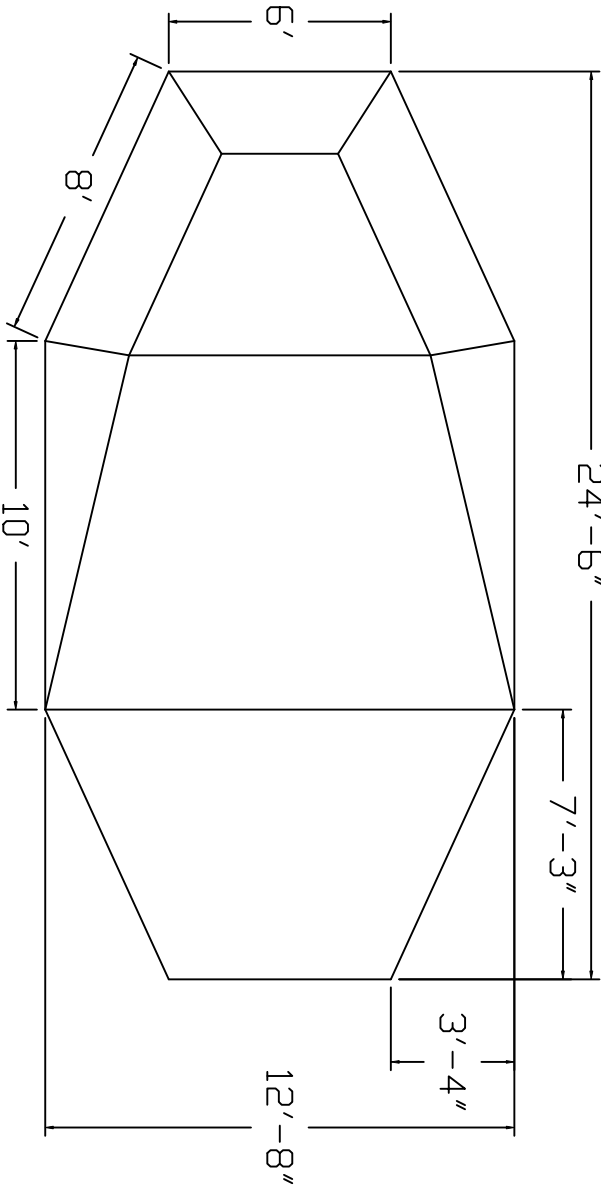

Champlain Brand Standard Specification

Emerald

13x24 - Hopper

42" Wall Height

Top View

End View

2" Sand Bottom Typical

Side View

40" Finished Wall Height
 2" Sand Bottom Typical