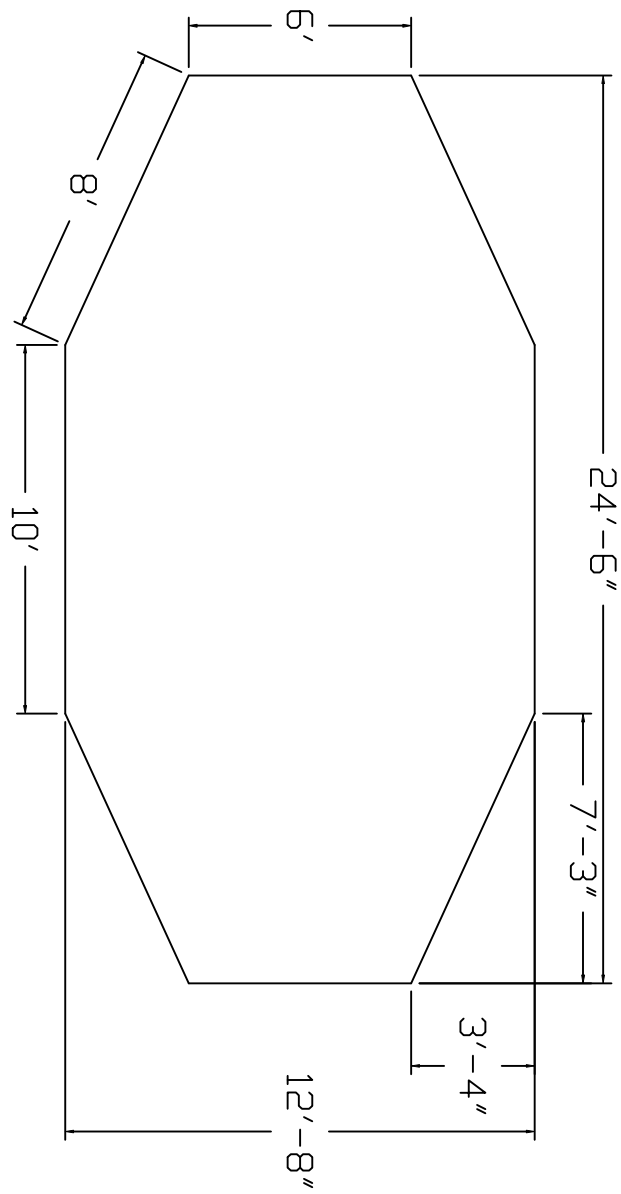

# Champlain Brand Standard Specification

Emerald

13x24 - Flat Bottom

42" Wall Height

Top View

End View

Side View