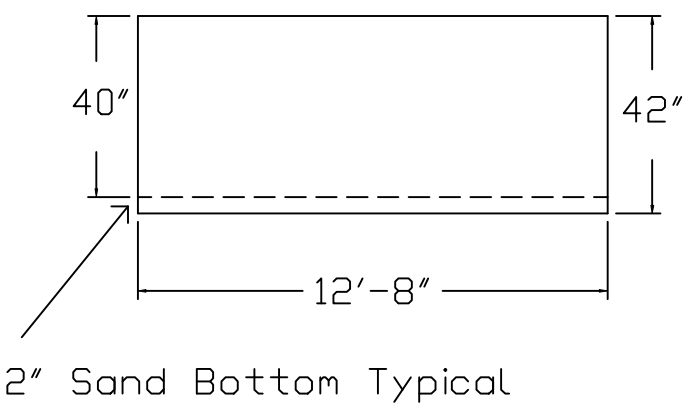

# Champlain Brand Standard Specification

Emerald

13x24 - Flat Bottom

42" Wall Height

Top View

End View

Side View