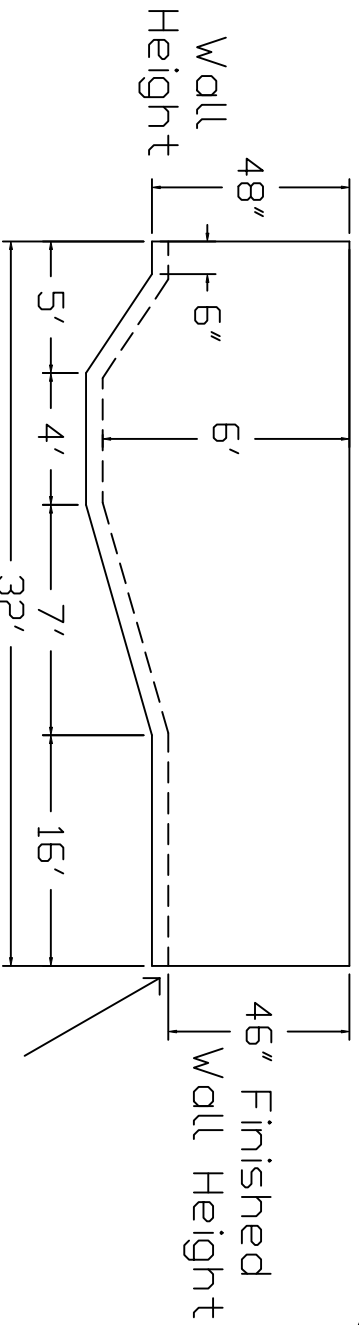

Wilkes Brand Standard Specification

Rectangle

16x32 - Hopper

4' Wall Height

Corner Detail

2" Sand Bottom Typical