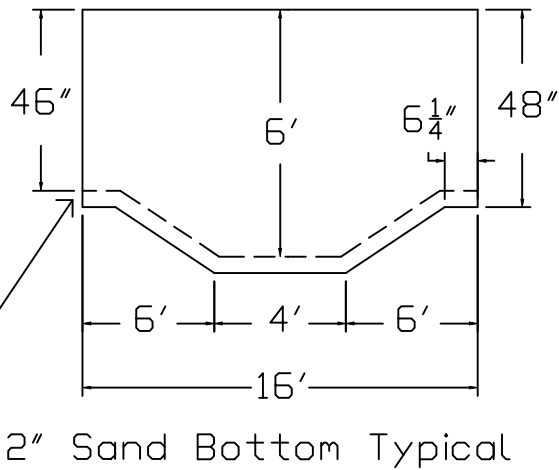

Wilkes Brand Standard Specification

Rectangle

16x32 - Hopper

4' Wall Height

Corner Detail

2" Sand Bottom Typical