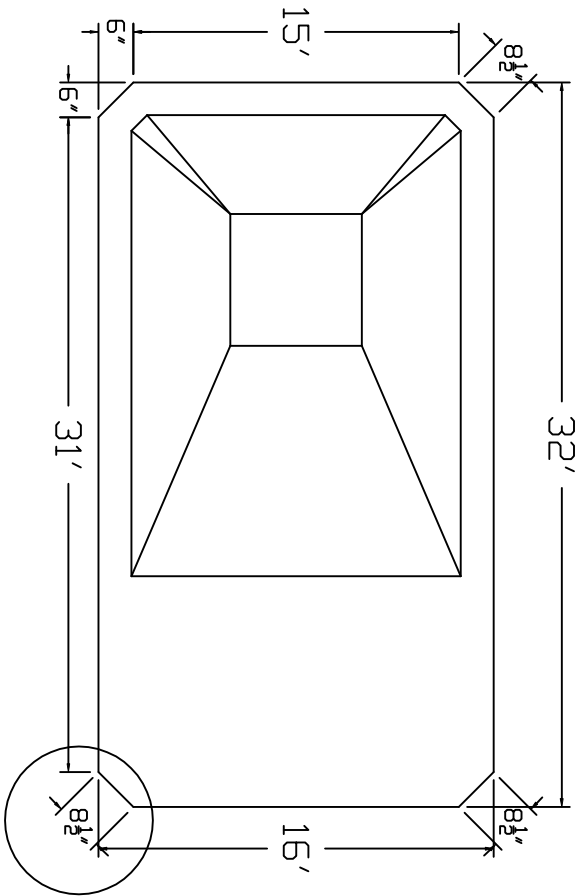

Wilkes Brand Standard Specification

Rectangle

16x32 - Hopper

4' Wall Height

Corner Detail

2" Sand Bottom Typical