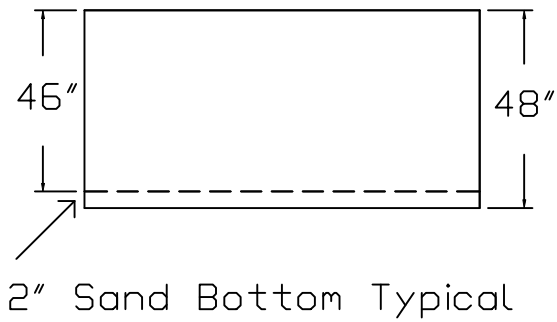

# Wilkes Brand Standard Specification

Rectangle

16x32 - Flat Bottom

4' Wall Height

Corner Detail