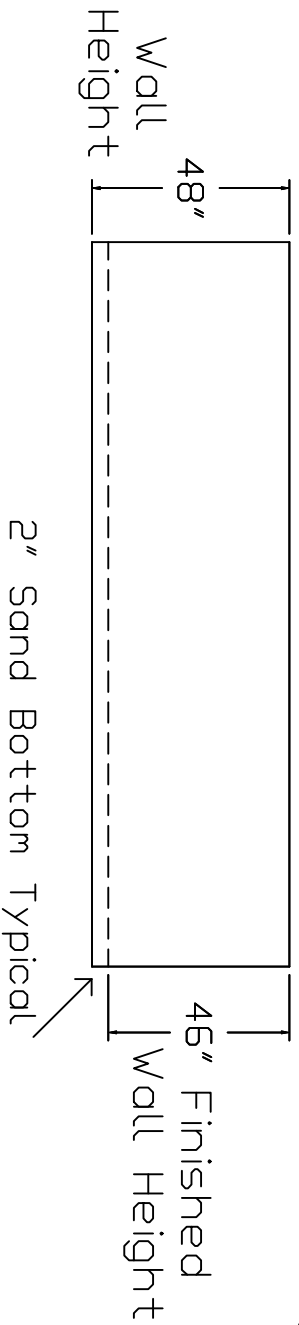

# Wilkes Brand Standard Specification

Rectangle

16x32 - Flat Bottom

4' Wall Height

Corner Detail