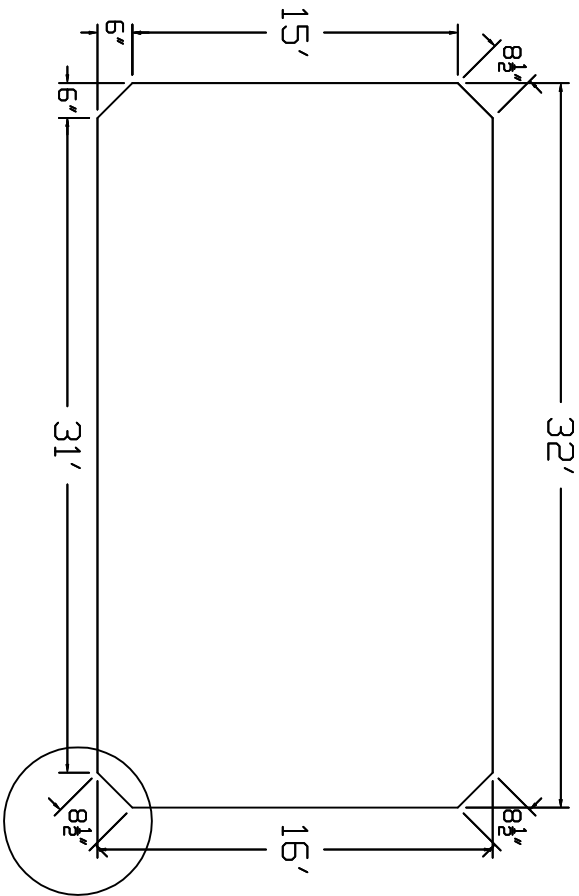

# Wilkes Brand Standard Specification

Rectangle

16x32 - Flat Bottom

4' Wall Height

Corner Detail