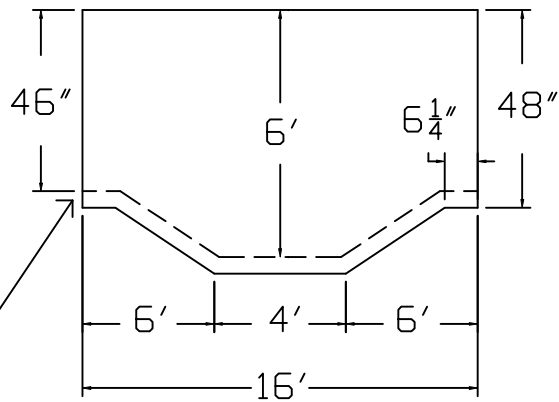

Wilkes Brand Standard Specification

Rectangle

16x24 - Hopper

4' Wall Height

2" Sand Bottom Typical

Wall Height

48"

6 1/4"

6'

45" Finished Wall Height

Corner Detail

8 1/2" Cut-Off Corner Typical

8 1/2"

2" Sand Bottom Typical