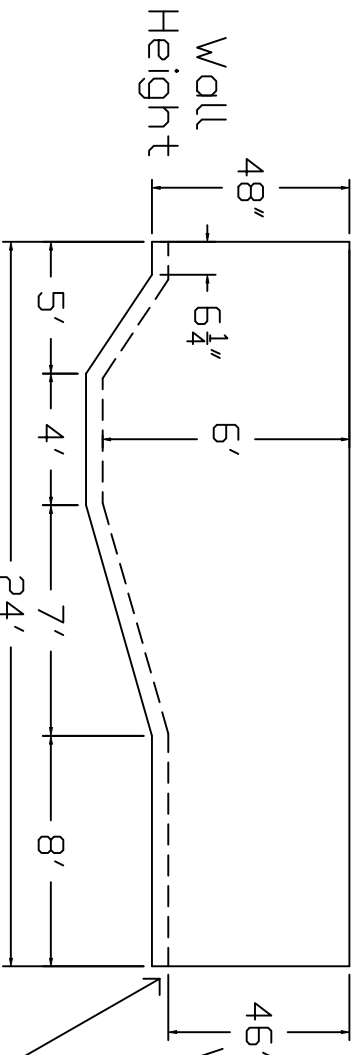

Wilkes Brand Standard Specification

Rectangle

16x24 - Hopper

4' Wall Height

2" Sand Bottom Typical

Wall Height

48"

6 1/4"

6'

45" Finished Wall Height

Corner Detail

8 1/2" Cut-Off Corner Typical

8 1/2"

2" Sand Bottom Typical