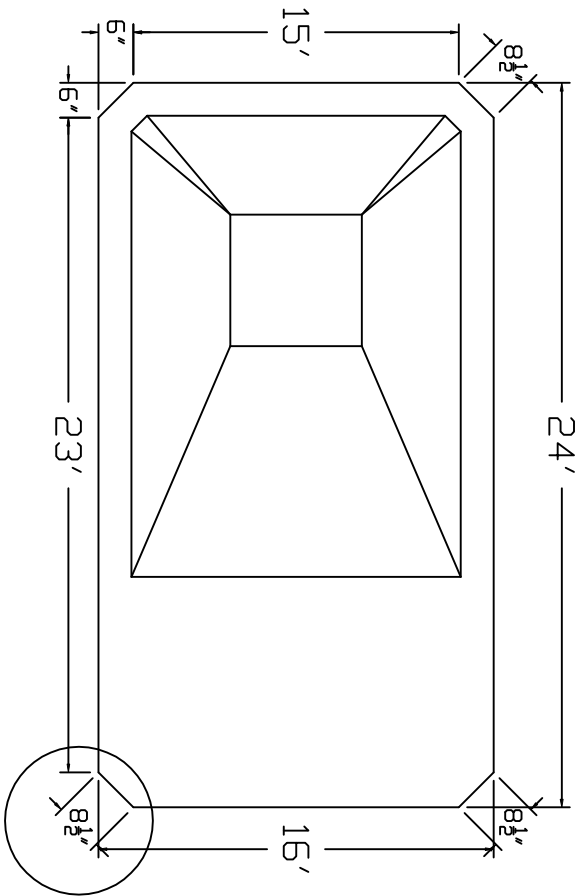

Wilkes Brand Standard Specification

Rectangle

16x24 - Hopper

4' Wall Height

2" Sand Bottom Typical

Wall Height

48"

6 1/4"

6'

45" Finished Wall Height

Corner Detail

8 1/2" Cut-Off Corner Typical

8 1/2"

2" Sand Bottom Typical