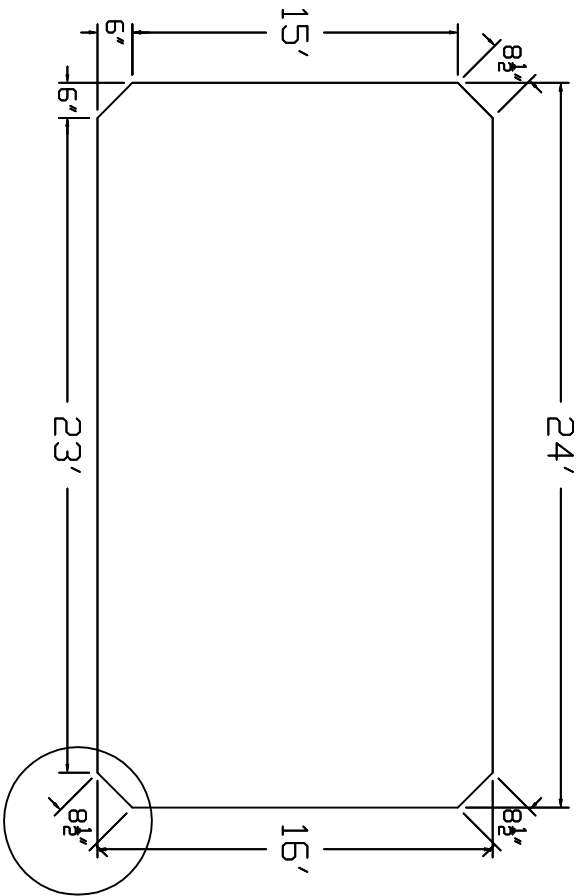

Wilkes Brand Standard Specification

Rectangle

16x24 - Flat Bottom

4' Wall Height

Corner Detail