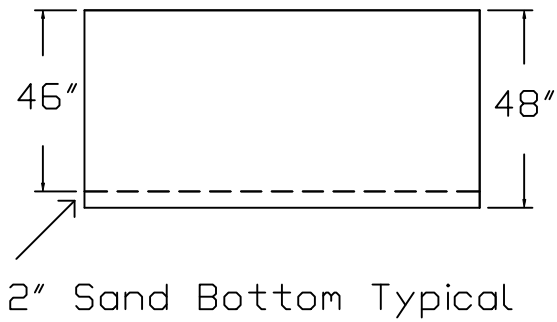

Wilkes Brand Standard Specification

Rectangle

16x24 - Flat Bottom

4' Wall Height

Corner Detail