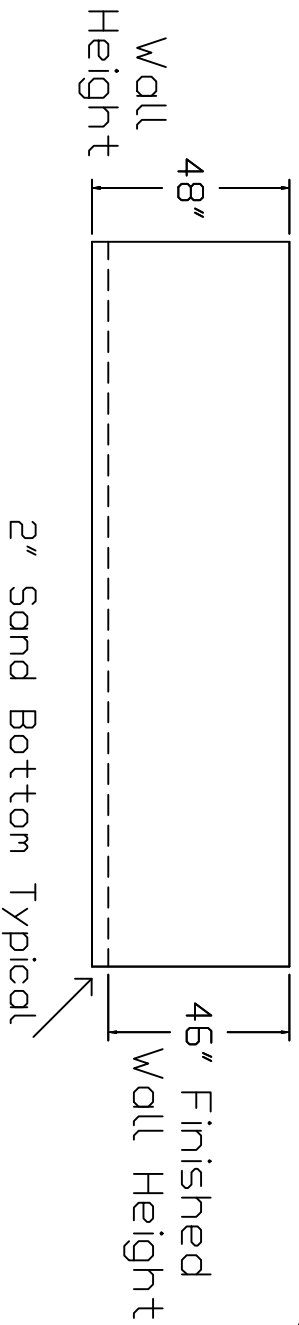

Wilkes Brand Standard Specification

Rectangle

16x24 - Flat Bottom

4' Wall Height

Corner Detail