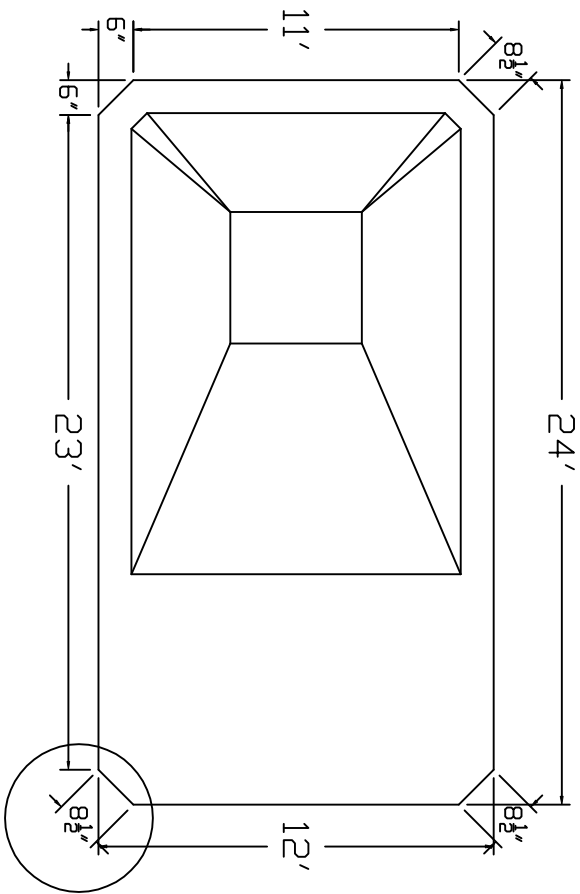

Wilkes Brand Standard Specification

Rectangle

12x24 - Hopper

4' Wall Height

2" Sand Bottom Typical

2" Sand Bottom Typical

Corner Detail

8 1/2" Cut-Off Corner Typical