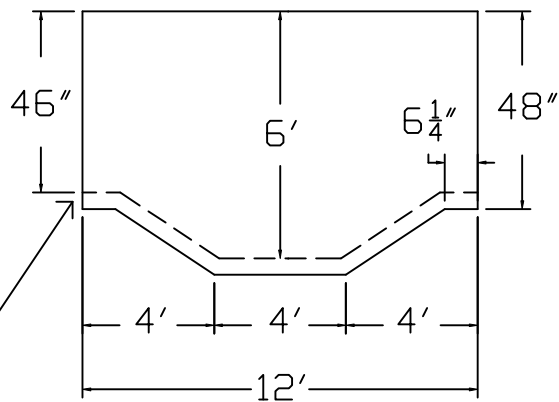

Wilkes Brand Standard Specification

Rectangle

12x24 - Hopper

4' Wall Height

2" Sand Bottom Typical

2" Sand Bottom Typical

Corner Detail

8 1/2" Cut-Off Corner Typical