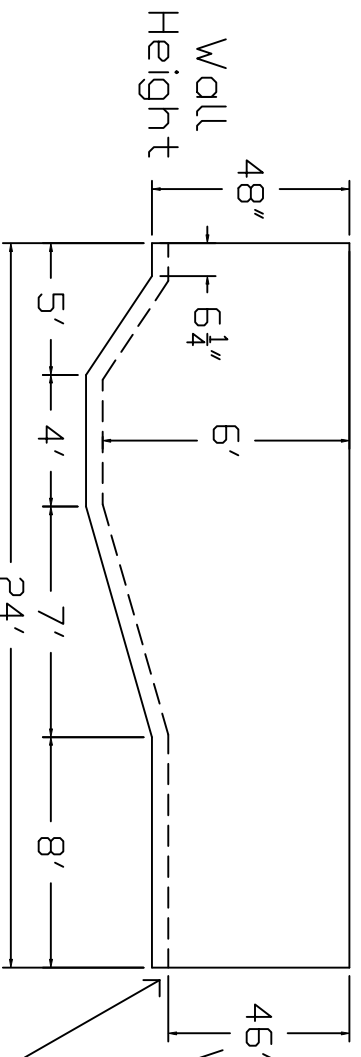

Wilkes Brand Standard Specification

Rectangle

12x24 - Hopper

4' Wall Height

2" Sand Bottom Typical

2" Sand Bottom Typical

Corner Detail

8 1/2" Cut-Off Corner Typical