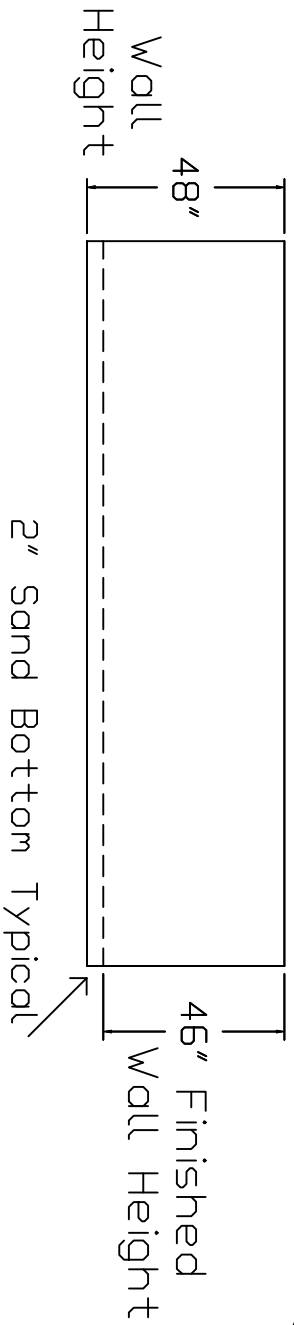

Wilkes Brand Standard Specification

Rectangle

12x24 - Flat Bottom

4' Wall Height

Corner Detail