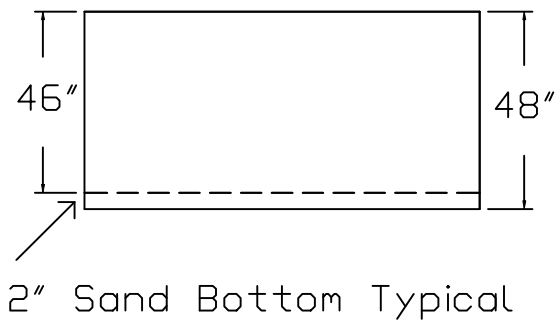

Wilkes Brand Standard Specification

Rectangle

12x24 - Flat Bottom

4' Wall Height

Corner Detail