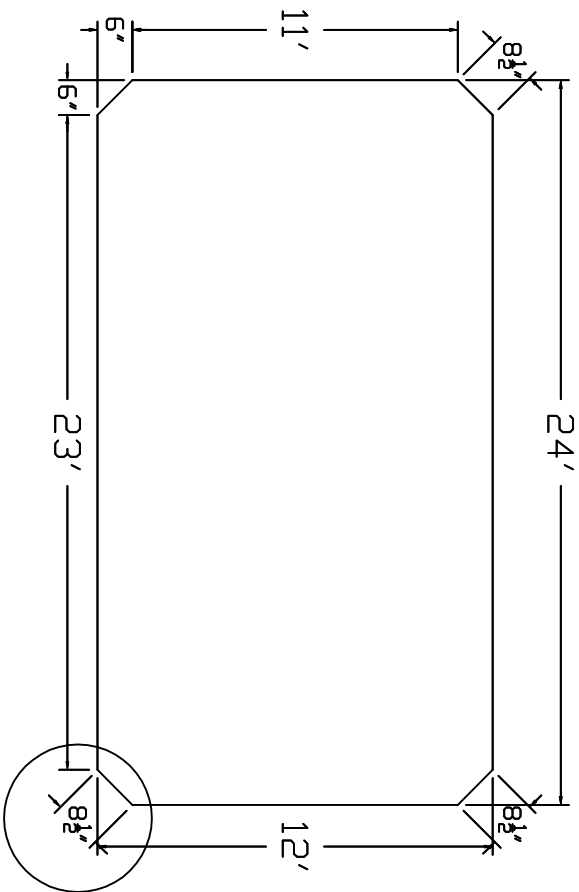

Wilkes Brand Standard Specification

Rectangle

12x24 - Flat Bottom

4' Wall Height

Corner Detail