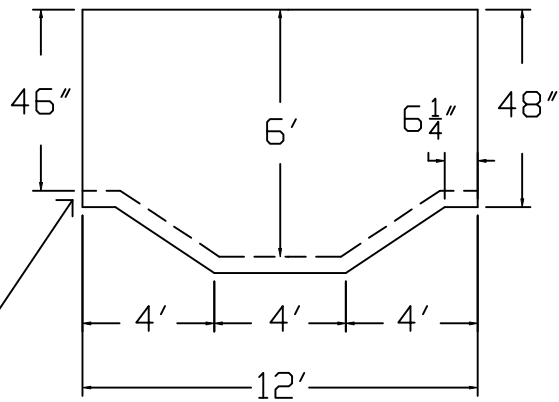

# Wilkes Brand Standard Specification

Rectangle

12x20 - Hopper

4' Wall Height

2" Sand Bottom Typical

Corner Detail

2" Sand Bottom Typical