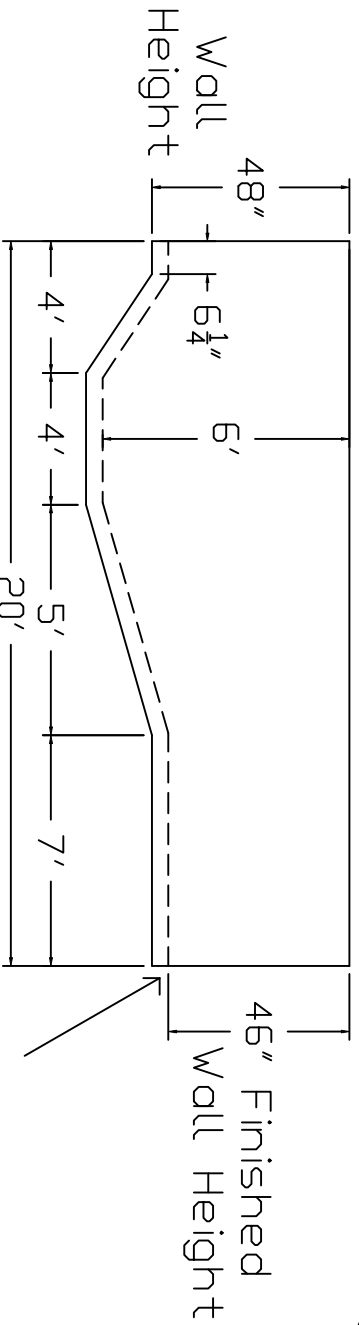

# Wilkes Brand Standard Specification

Rectangle

12x20 - Hopper

4' Wall Height

2" Sand Bottom Typical

Corner Detail

2" Sand Bottom Typical