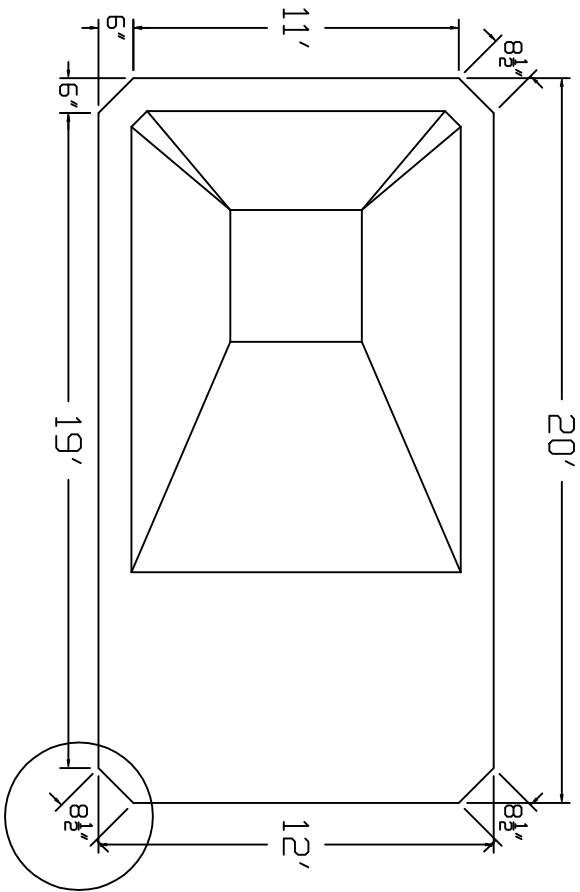

# Wilkes Brand Standard Specification

Rectangle

12x20 - Hopper

4' Wall Height

2" Sand Bottom Typical

Corner Detail

2" Sand Bottom Typical