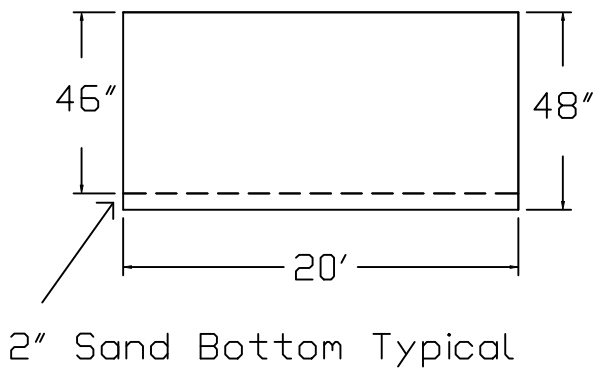

Olympic Brand Standard Specification

Rectangle

20x40 - Flat Bottom

4' Wall Height

Top View

End View

Side View

Corner Detail