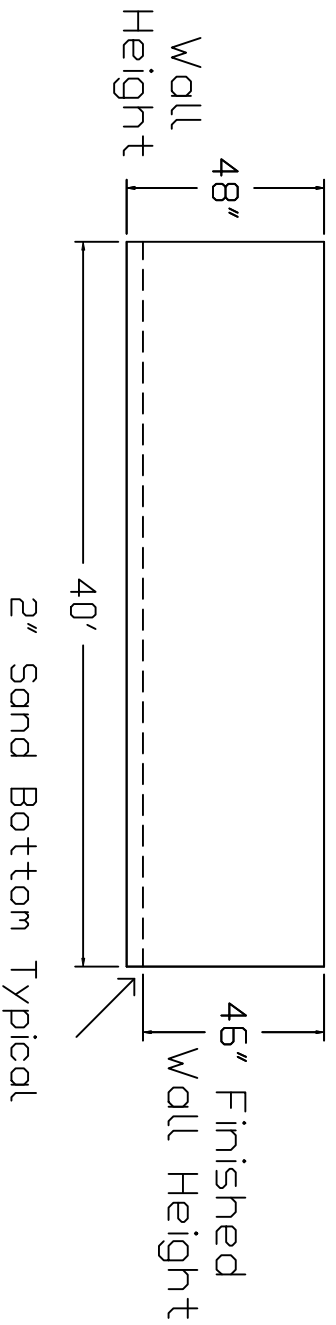

Olympic Brand Standard Specification

Rectangle

20x40 - Flat Bottom

4' Wall Height

Top View

End View

Side View

Corner Detail