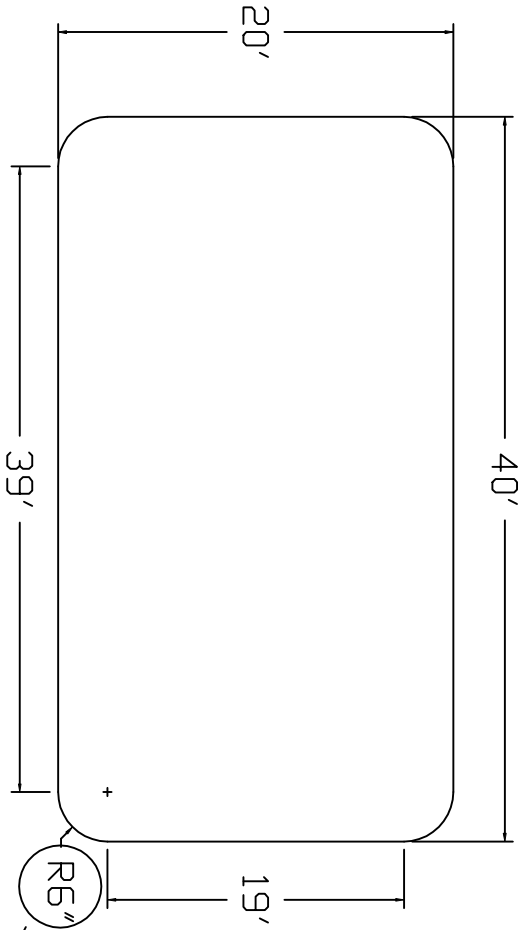

Olympic Brand Standard Specification

Rectangle

20x40 - Flat Bottom

4' Wall Height

Top View

End View

Side View

Corner Detail