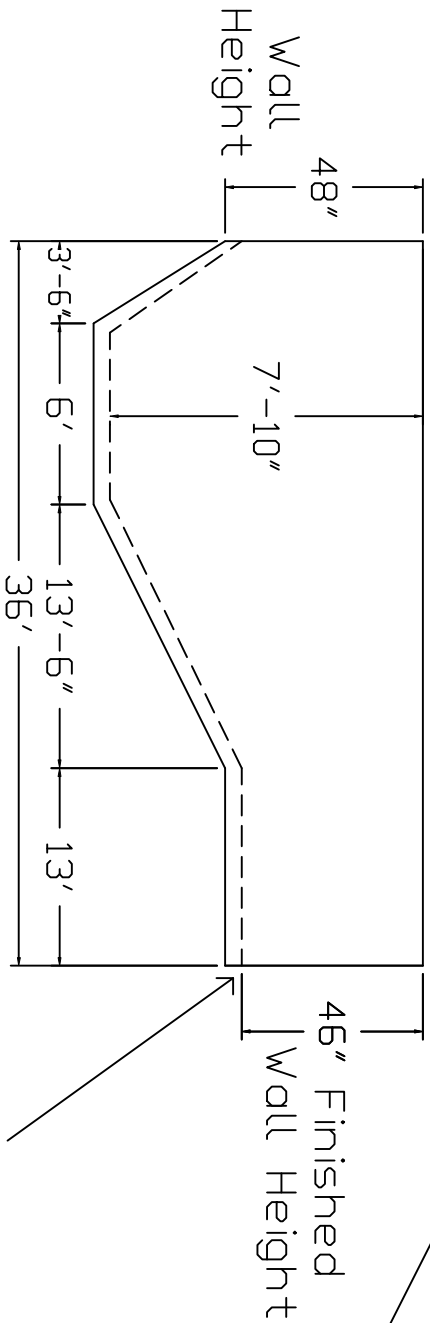

Olympic Brand Standard Specification

Rectangle

18x36 - Hopper

4' Wall Height

Top View

End View

Side View

Corner Detail

2" Sand Bottom Typical

2" Sand Bottom Typical