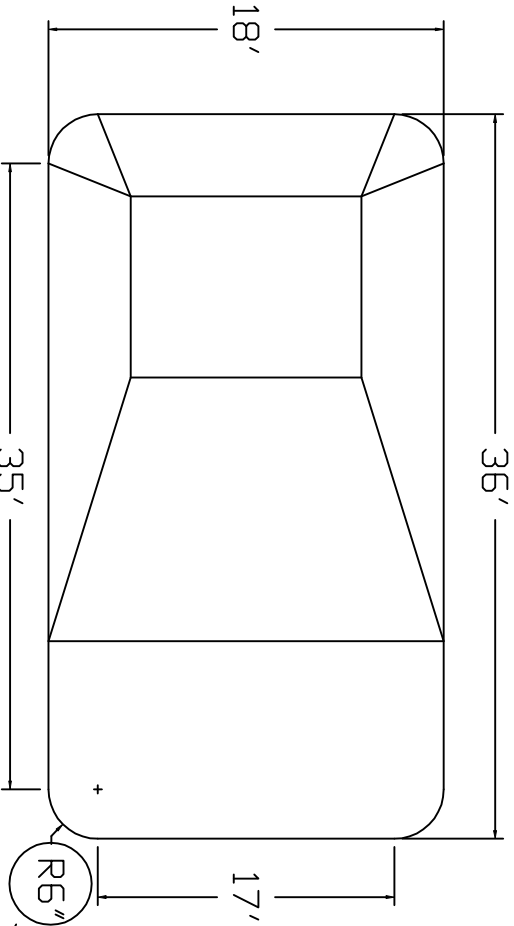

Olympic Brand Standard Specification

Rectangle

18x36 - Hopper

4' Wall Height

Top View

End View

Side View

Corner Detail

2" Sand Bottom Typical

2" Sand Bottom Typical