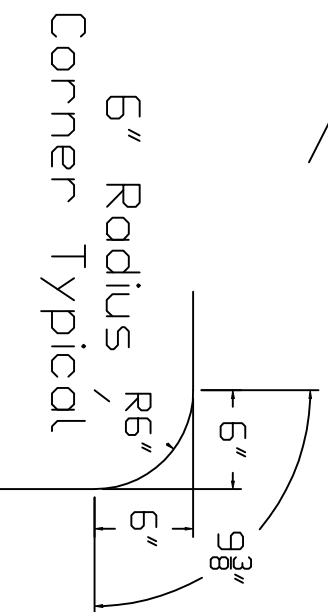

Olympic Brand Standard Specification

Rectangle

18x36 - Hopper

4' Wall Height

Top View

End View

Side View

Corner Detail

2" Sand Bottom Typical

2" Sand Bottom Typical