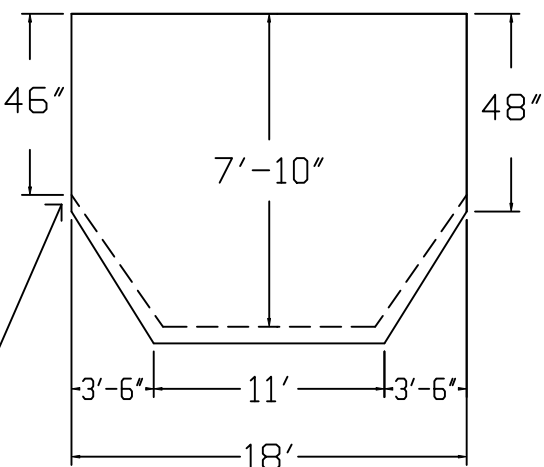

Olympic Brand Standard Specification

Rectangle

18x36 - Hopper

4' Wall Height

Top View

End View

Side View

Corner Detail

2" Sand Bottom Typical

2" Sand Bottom Typical