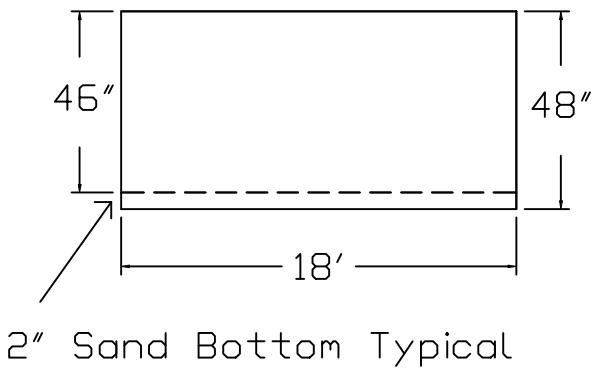

# Olympic Brand Standard Specification

Rectangle

18x36 - Flat Bottom

4' Wall Height

Top View

End View

Side View

Corner Detail