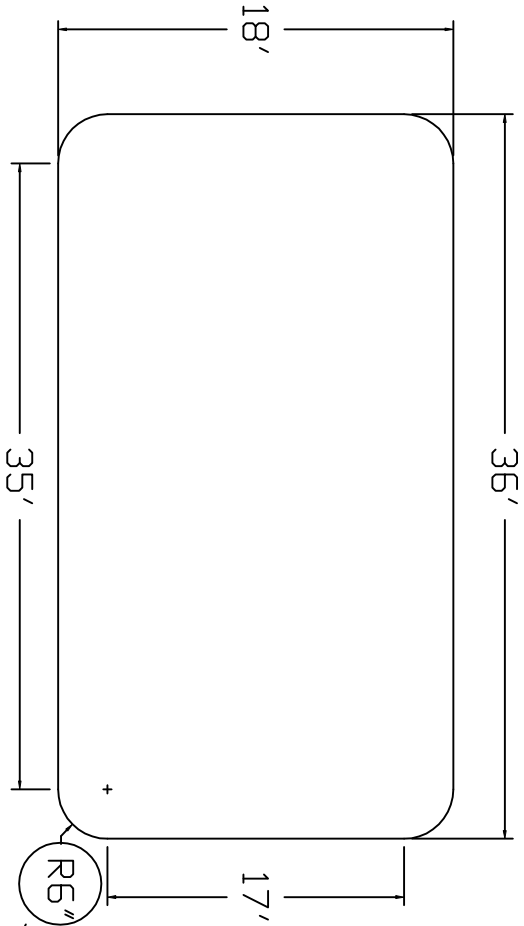

# Olympic Brand Standard Specification

Rectangle

18x36 - Flat Bottom

4' Wall Height

Top View

End View

Side View

Corner Detail