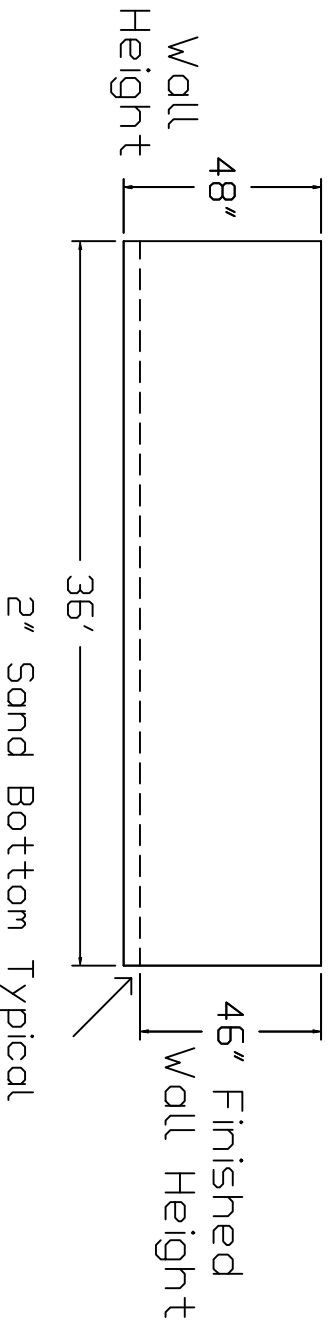

# Olympic Brand Standard Specification

Rectangle

18x36 - Flat Bottom

4' Wall Height

Top View

End View

Side View

Corner Detail