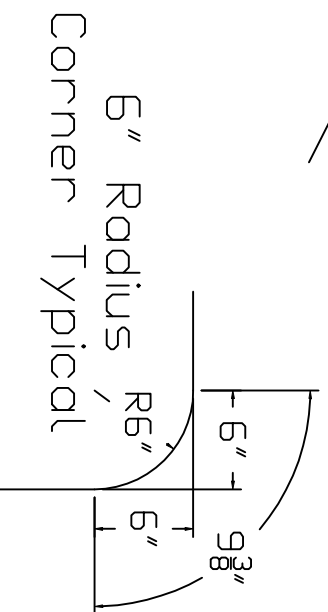

# Olympic Brand Standard Specification

Rectangle

16x36 - Hopper

4' Wall Height

Top View

End View

Side View

2" Sand Bottom Typical

Corner Detail

2" Sand Bottom Typical