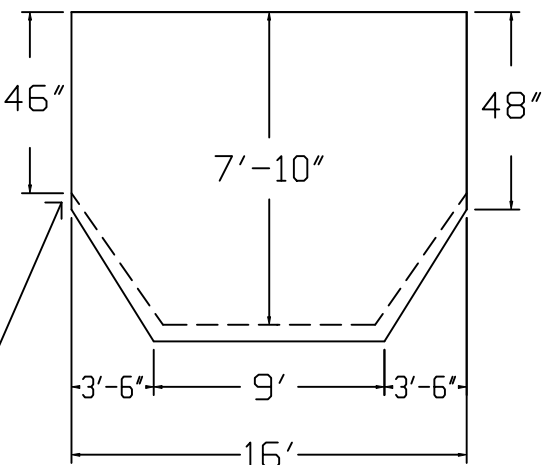

# Olympic Brand Standard Specification

Rectangle

16x36 - Hopper

4' Wall Height

Top View

End View

Side View

2" Sand Bottom Typical

Corner Detail

2" Sand Bottom Typical