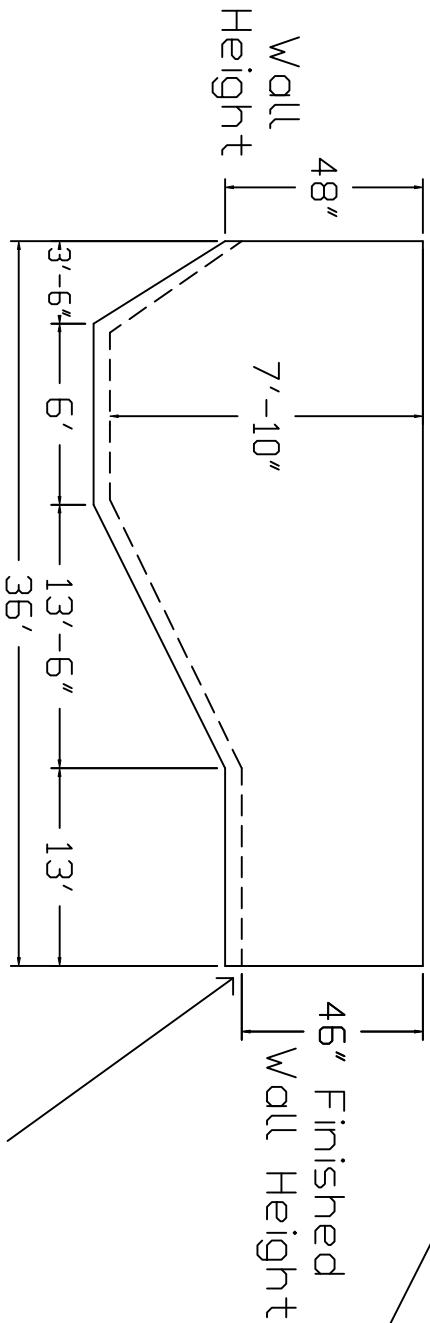

# Olympic Brand Standard Specification

Rectangle

16x36 - Hopper

4' Wall Height

Top View

End View

Side View

2" Sand Bottom Typical

Corner Detail

2" Sand Bottom Typical