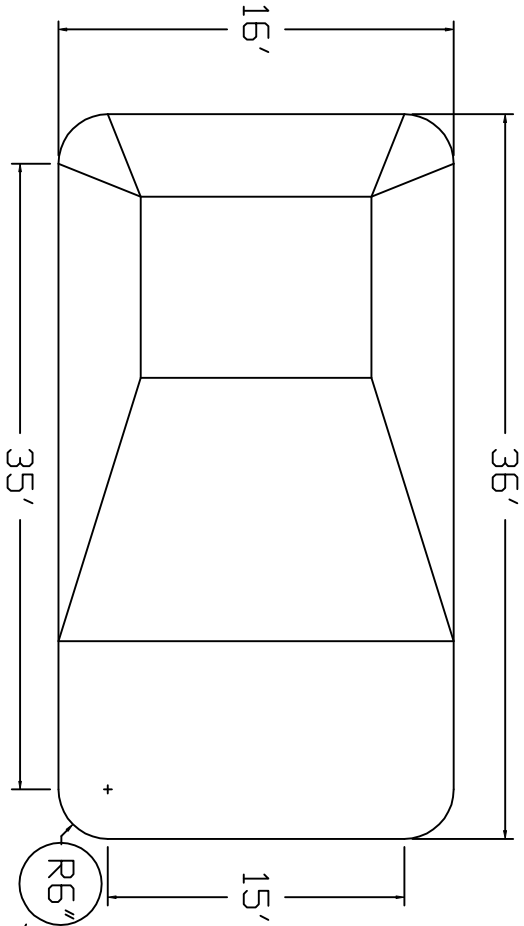

# Olympic Brand Standard Specification

Rectangle

16x36 - Hopper

4' Wall Height

Top View

End View

Side View

2" Sand Bottom Typical

Corner Detail

2" Sand Bottom Typical