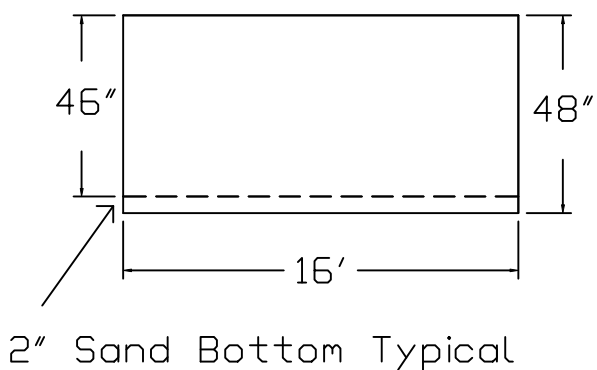

Olympic Brand Standard Specification

Rectangle

16x32 - Flat Bottom

4' Wall Height

Top View

End View

Side View

Corner Detail