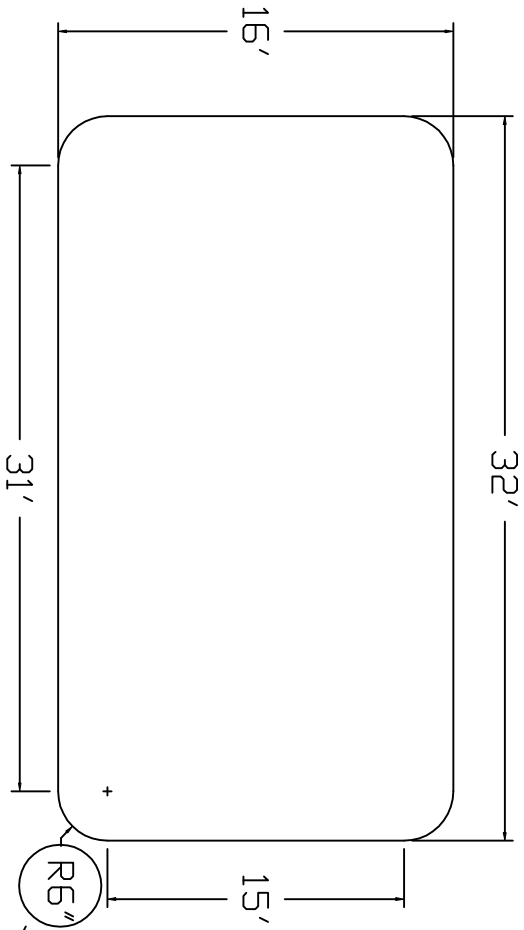

Olympic Brand Standard Specification

Rectangle

16x32 - Flat Bottom

4' Wall Height

Top View

End View

Side View

Corner Detail