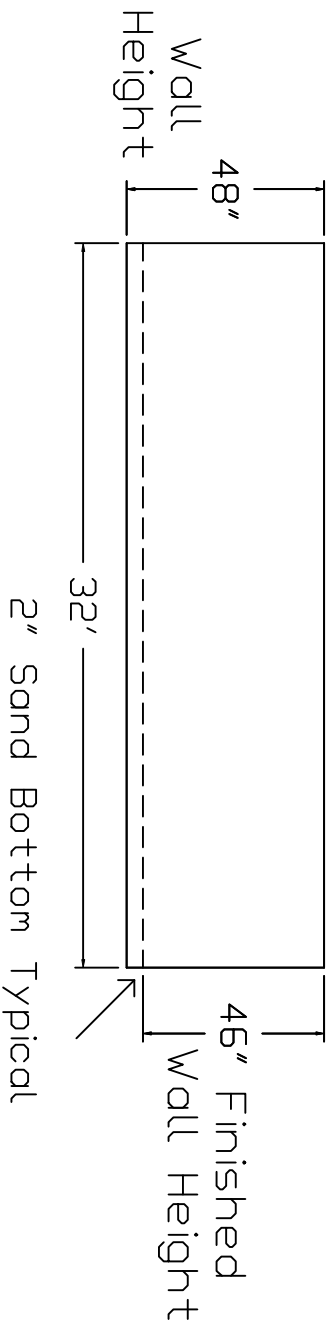

Olympic Brand Standard Specification

Rectangle

16x32 - Flat Bottom

4' Wall Height

Top View

End View

Side View

Corner Detail