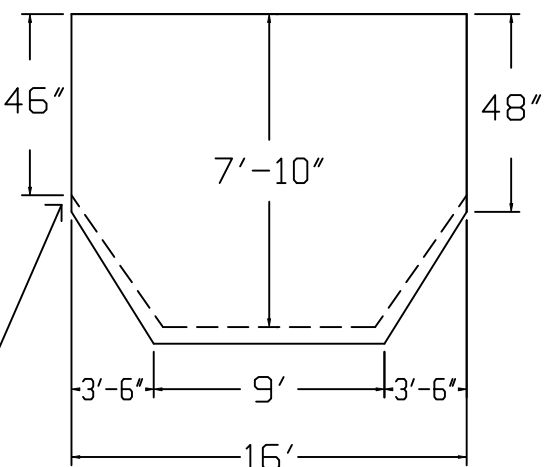

Olympic Brand Standard Specification

Rectangle

16x28 - Hopper

4' Wall Height

Top View

End View

Side View

Corner Detail

2" Sand Bottom Typical

2" Sand Bottom Typical