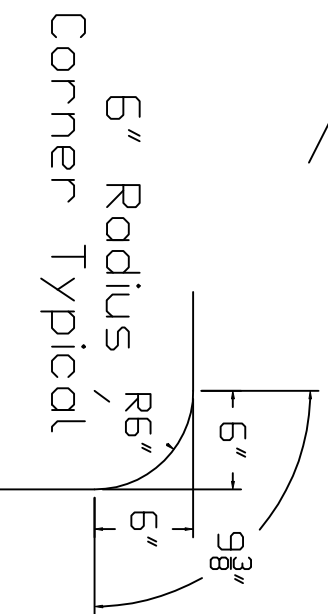

Olympic Brand Standard Specification

Rectangle

16x28 - Hopper

4' Wall Height

Top View

End View

Side View

Corner Detail

2" Sand Bottom Typical

2" Sand Bottom Typical