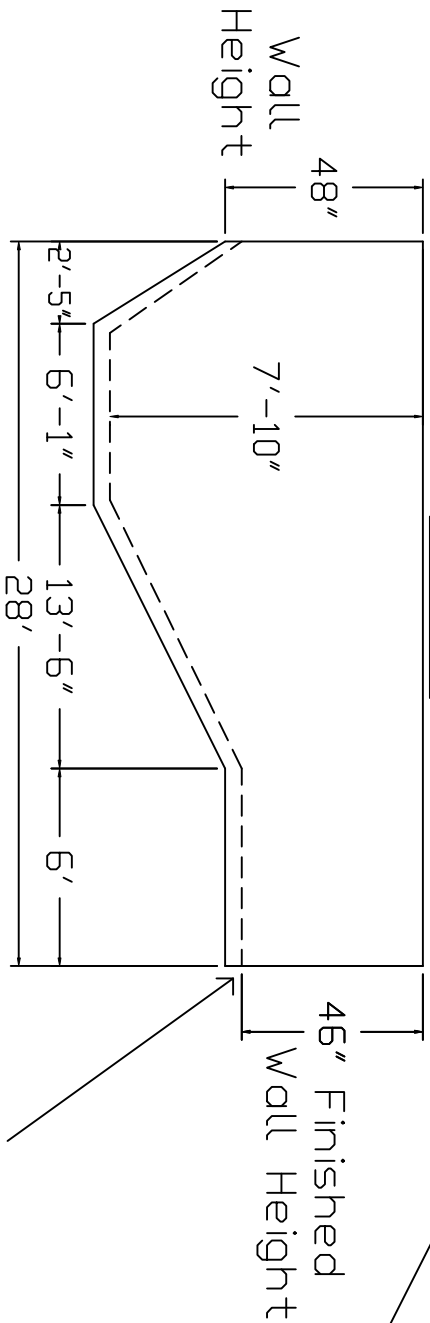

Olympic Brand Standard Specification

Rectangle

16x28 - Hopper

4' Wall Height

Top View

End View

Side View

Corner Detail

2" Sand Bottom Typical

2" Sand Bottom Typical