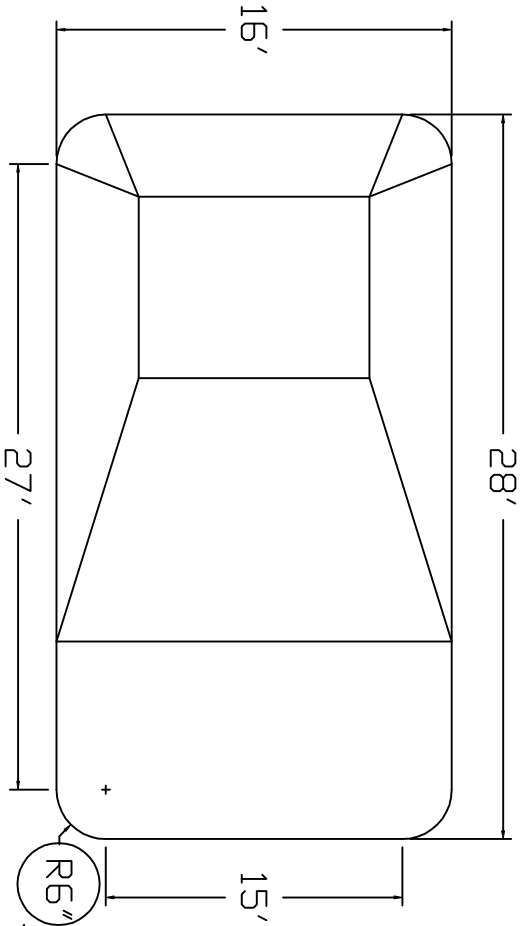

Olympic Brand Standard Specification

Rectangle

16x28 - Hopper

4' Wall Height

Top View

End View

Side View

Corner Detail

2" Sand Bottom Typical

2" Sand Bottom Typical