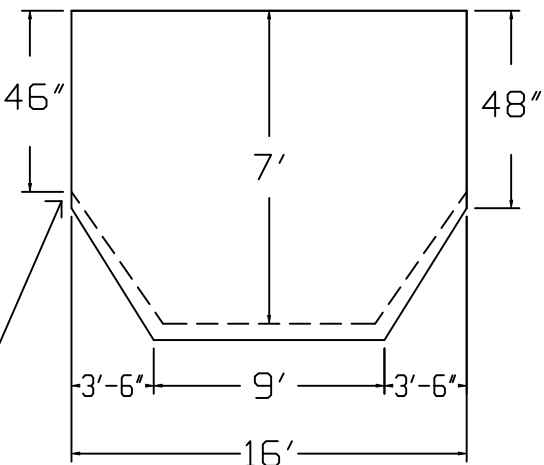

# Olympic Brand Standard Specification

Rectangle

16x24 - Hopper

4' Wall Height

Top View

End View

Side View

Corner Detail

2" Sand Bottom Typical

2" Sand Bottom Typical