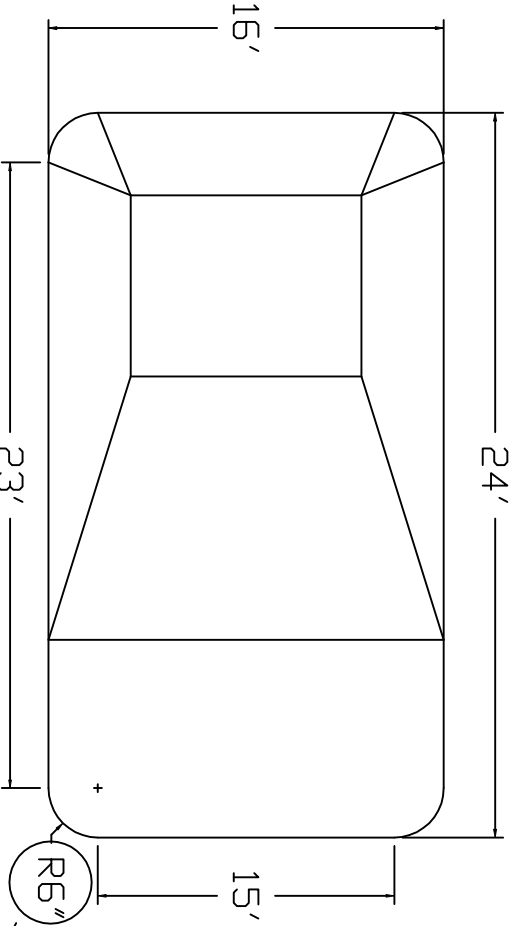

# Olympic Brand Standard Specification

Rectangle

16x24 - Hopper

4' Wall Height

Top View

End View

Side View

Corner Detail

2" Sand Bottom Typical

2" Sand Bottom Typical