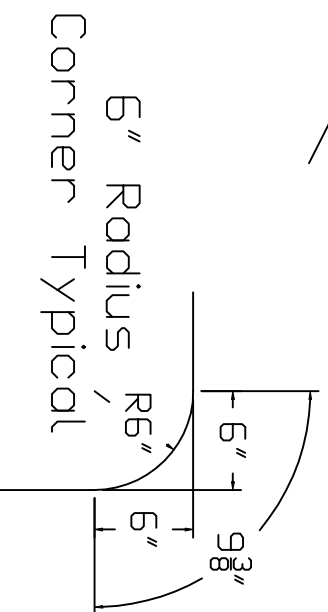

# Olympic Brand Standard Specification

Rectangle

16x24 - Hopper

4' Wall Height

Top View

End View

Side View

Corner Detail

2" Sand Bottom Typical

2" Sand Bottom Typical