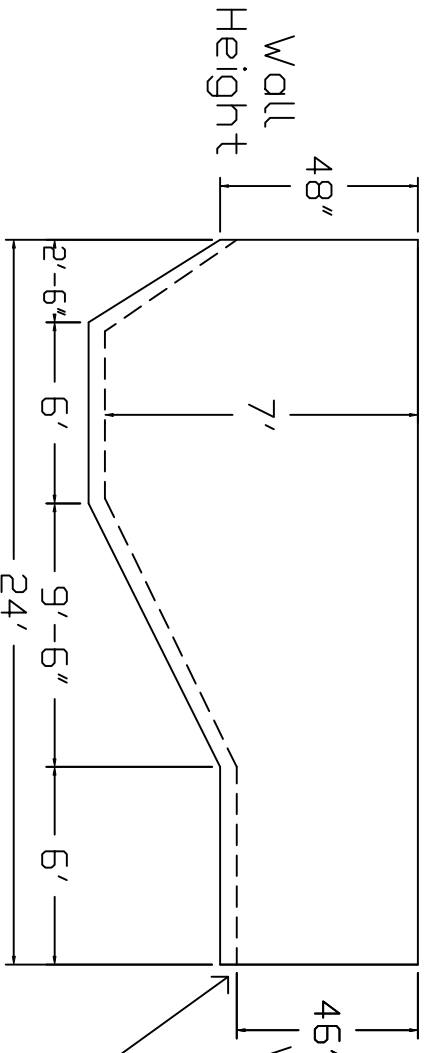

# Olympic Brand Standard Specification

Rectangle

16x24 - Hopper

4' Wall Height

Top View

End View

Side View

Corner Detail

2" Sand Bottom Typical

2" Sand Bottom Typical