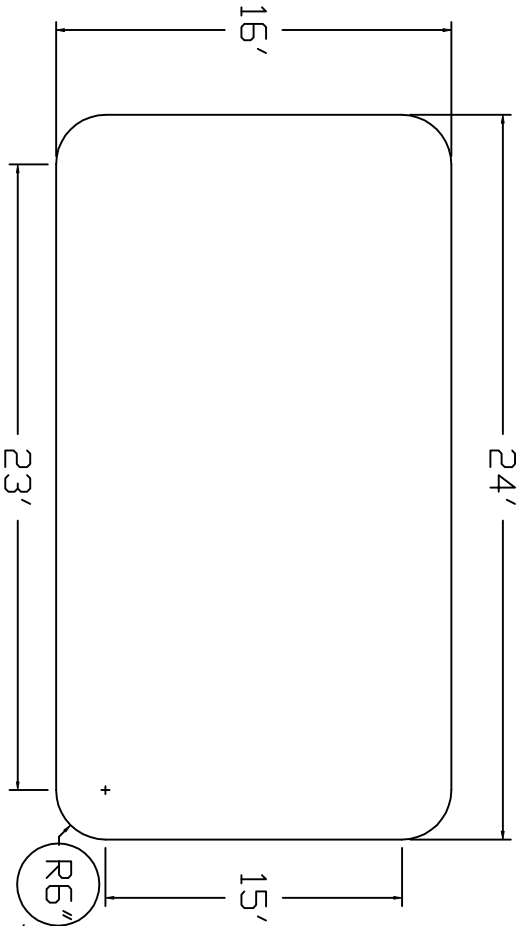

Olympic Brand Standard Specification

Rectangle

16x24 - Flat Bottom

4' Wall Height

Top View

End View

Side View

Corner Detail