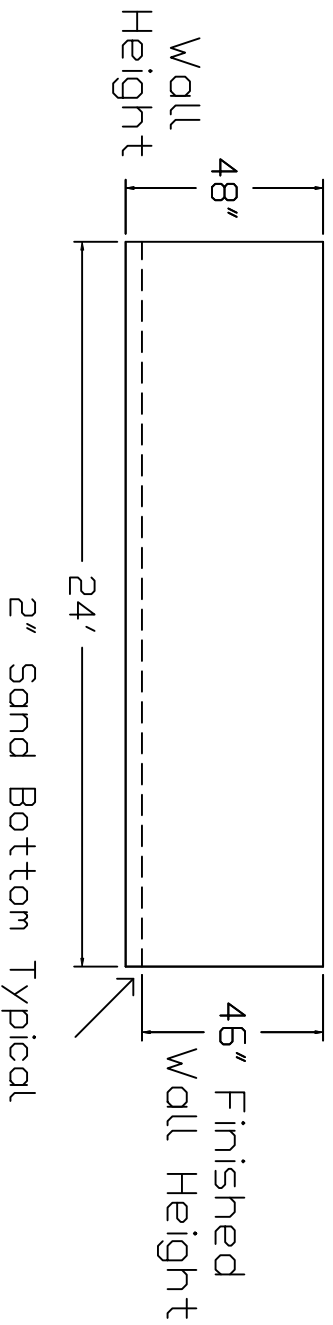

Olympic Brand Standard Specification

Rectangle

16x24 - Flat Bottom

4' Wall Height

Top View

End View

Side View

Corner Detail