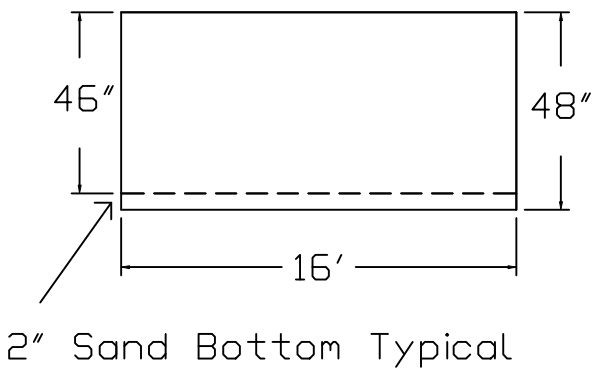

Olympic Brand Standard Specification

Rectangle

16x24 - Flat Bottom

4' Wall Height

Top View

End View

Side View

Corner Detail