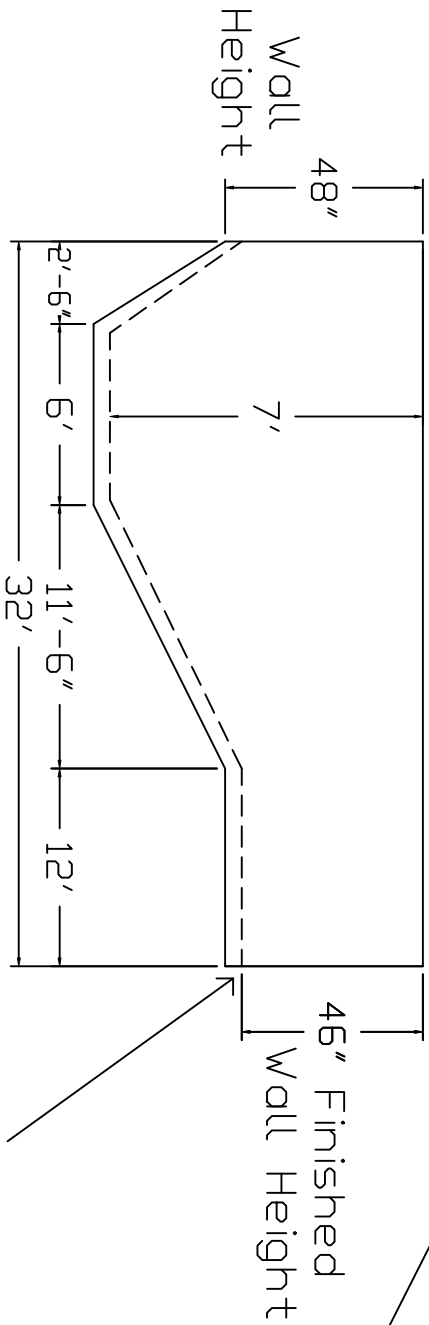

Olympic Brand Standard Specification

Rectangle

12x32 - Hopper

4' Wall Height

Top View

End View

Side View

Corner Detail

2" Sand Bottom Typical

2" Sand Bottom Typical