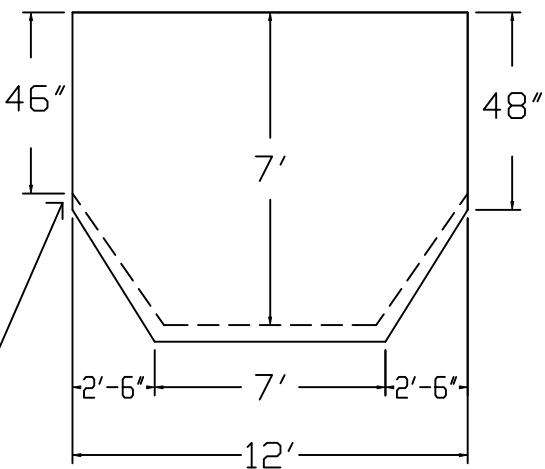

Olympic Brand Standard Specification

Rectangle

12x32 - Hopper

4' Wall Height

Top View

End View

Side View

Corner Detail

2" Sand Bottom Typical

2" Sand Bottom Typical