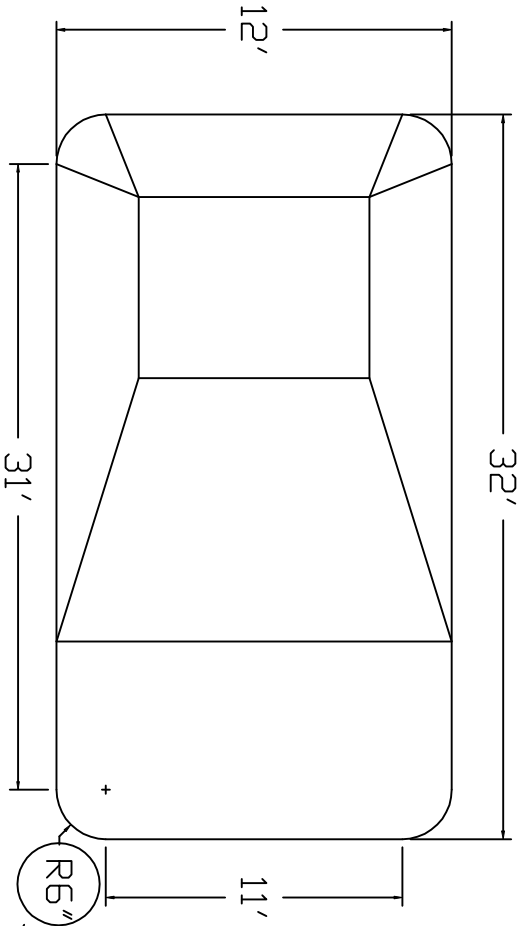

Olympic Brand Standard Specification

Rectangle

12x32 - Hopper

4' Wall Height

Top View

End View

Side View

Corner Detail

2" Sand Bottom Typical

2" Sand Bottom Typical