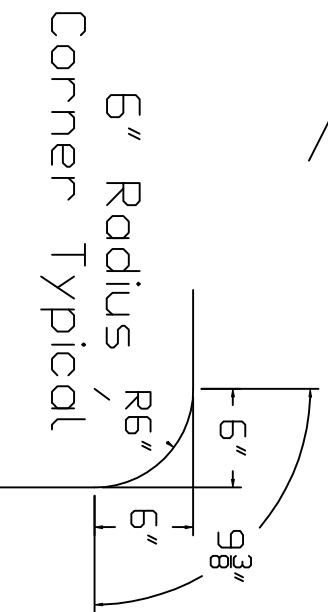

Olympic Brand Standard Specification

Rectangle

12x32 - Hopper

4' Wall Height

Top View

End View

Side View

Corner Detail

2" Sand Bottom Typical

2" Sand Bottom Typical