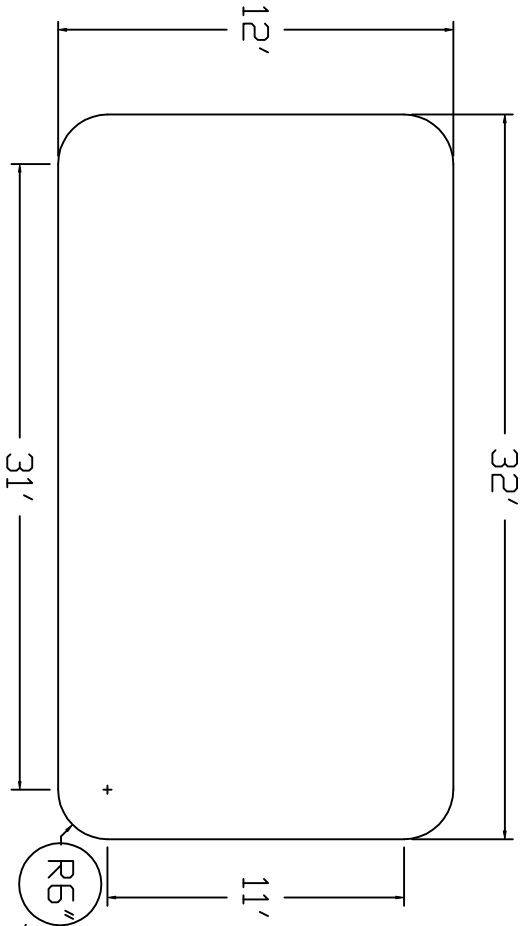

Olympic Brand Standard Specification

Rectangle

12x32 - Flat Bottom

4' Wall Height

Top View

End View

Side View

Corner Detail