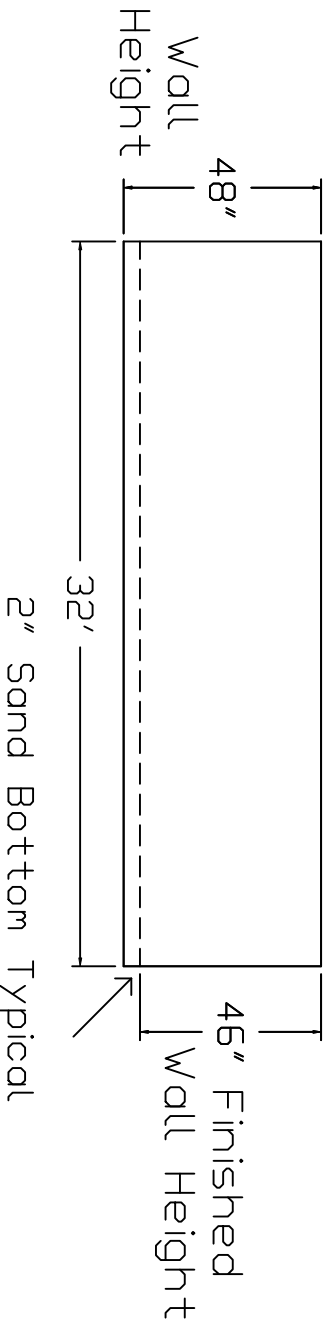

Olympic Brand Standard Specification

Rectangle

12x32 - Flat Bottom

4' Wall Height

Top View

End View

Side View

Corner Detail