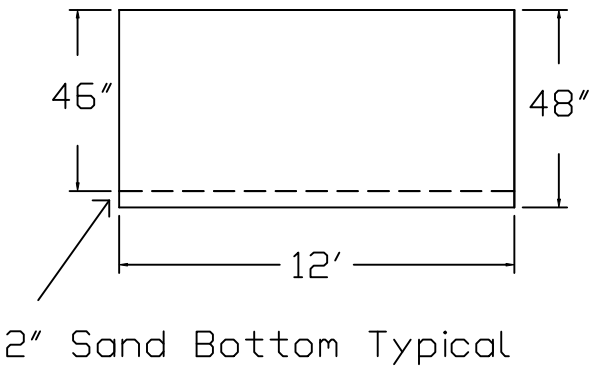

Olympic Brand Standard Specification

Rectangle

12x32 - Flat Bottom

4' Wall Height

Top View

End View

Side View

Corner Detail