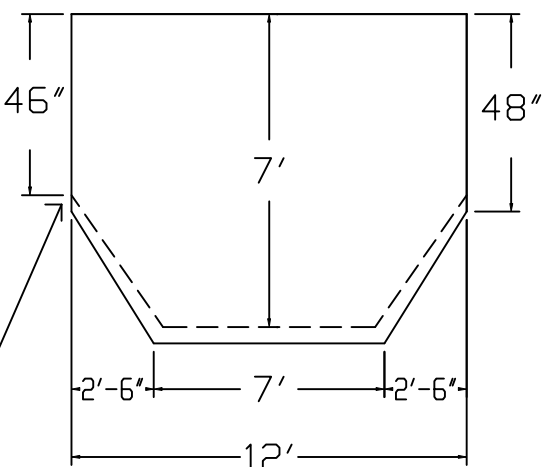

Olympic Brand Standard Specification

Rectangle

12x28 - Hopper

4' Wall Height

Top View

End View

Side View

46" Finished
Wall Height

2" Sand Bottom Typical

Corner Detail

2" Sand Bottom Typical