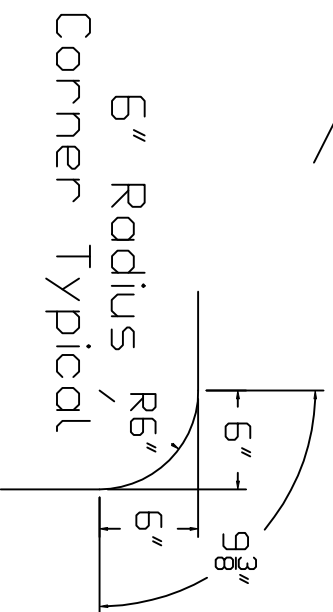

Olympic Brand Standard Specification

Rectangle

12x28 - Hopper

4' Wall Height

Top View

End View

Side View

46" Finished
Wall Height

2" Sand Bottom Typical

Corner Detail

2" Sand Bottom Typical