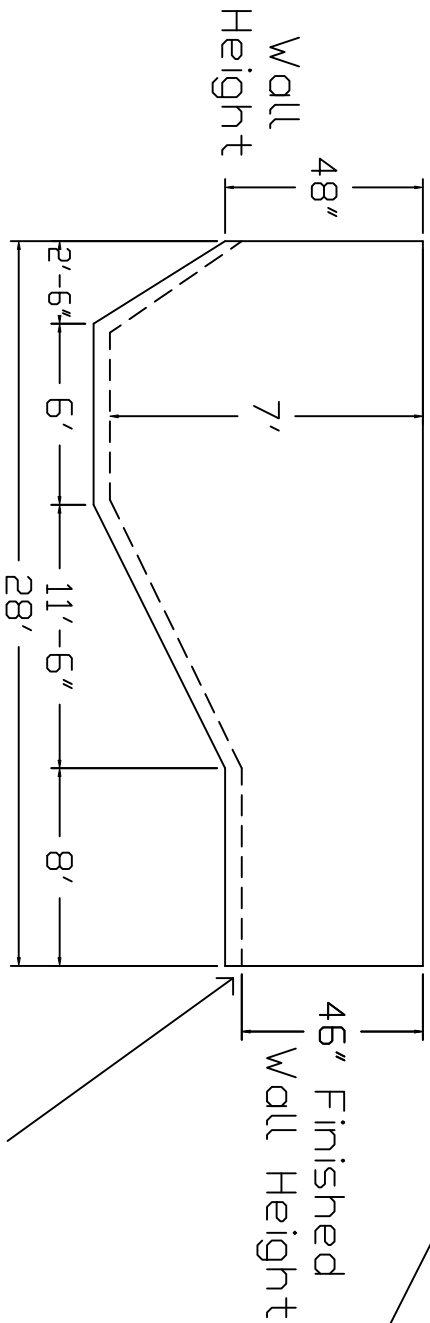

Olympic Brand Standard Specification

Rectangle

12x28 - Hopper

4' Wall Height

Top View

End View

Side View

46" Finished
Wall Height

2" Sand Bottom Typical

Corner Detail

2" Sand Bottom Typical