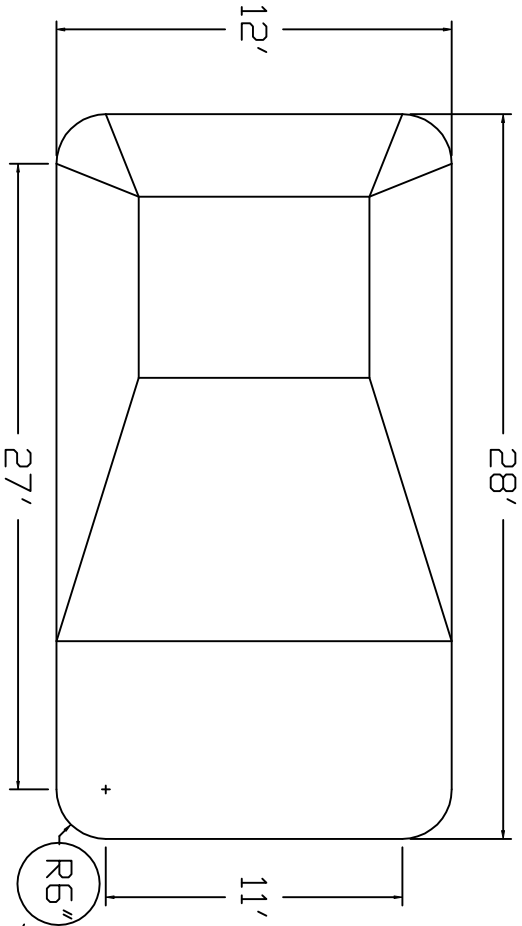

Olympic Brand Standard Specification

Rectangle

12x28 - Hopper

4' Wall Height

Top View

End View

Side View

46" Finished
Wall Height

2" Sand Bottom Typical

Corner Detail

2" Sand Bottom Typical