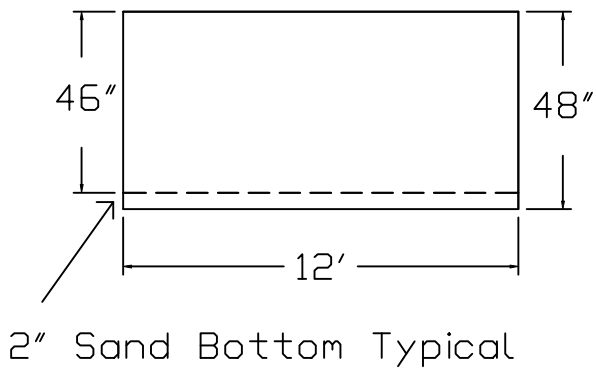

Olympic Brand Standard Specification

Rectangle

12x28 - Flat Bottom

4' Wall Height

Top View

End View

Side View

Corner Detail