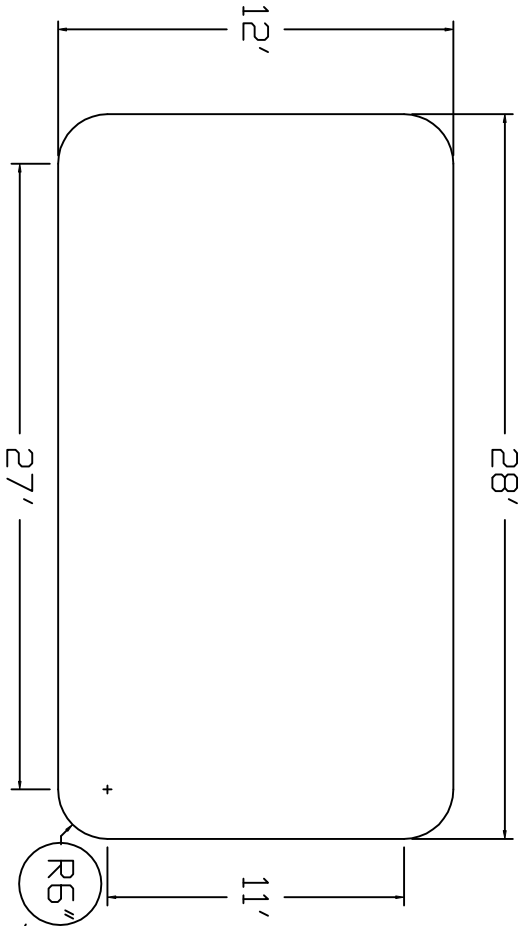

Olympic Brand Standard Specification

Rectangle

12x28 - Flat Bottom

4' Wall Height

Top View

End View

Side View

Corner Detail