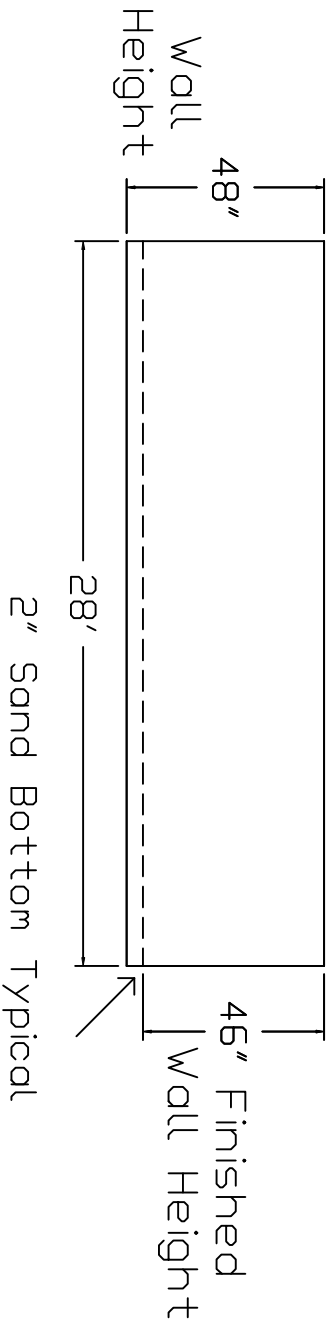

Olympic Brand Standard Specification

Rectangle

12x28 - Flat Bottom

4' Wall Height

Top View

End View

Side View

Corner Detail