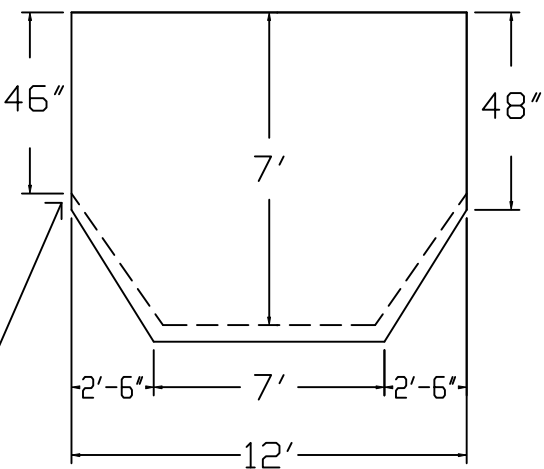

# Olympic Brand Standard Specification

Rectangle

12x24 - Hopper

4' Wall Height

Top View

End View

Side View

2" Sand Bottom Typical

Corner Detail

2" Sand Bottom Typical