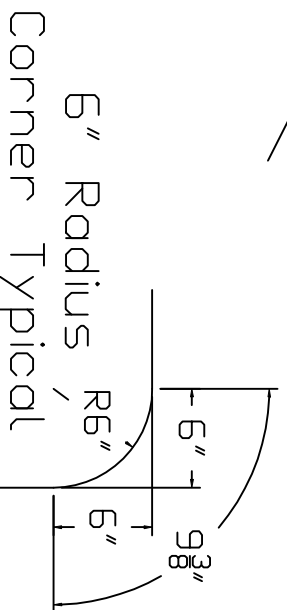

# Olympic Brand Standard Specification

Rectangle

12x24 - Hopper

4' Wall Height

Top View

End View

Side View

2" Sand Bottom Typical

Corner Detail

2" Sand Bottom Typical