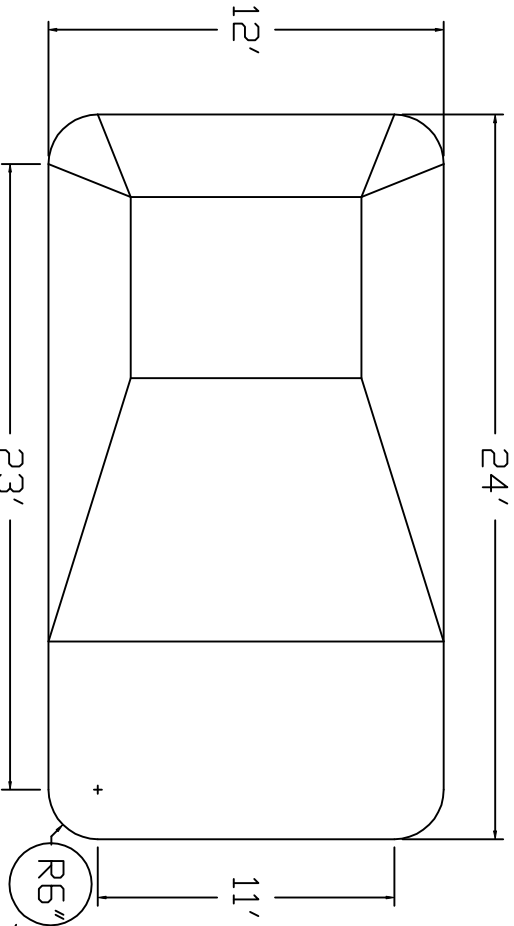

# Olympic Brand Standard Specification

Rectangle

12x24 - Hopper

4' Wall Height

Top View

End View

Side View

2" Sand Bottom Typical

Corner Detail

2" Sand Bottom Typical