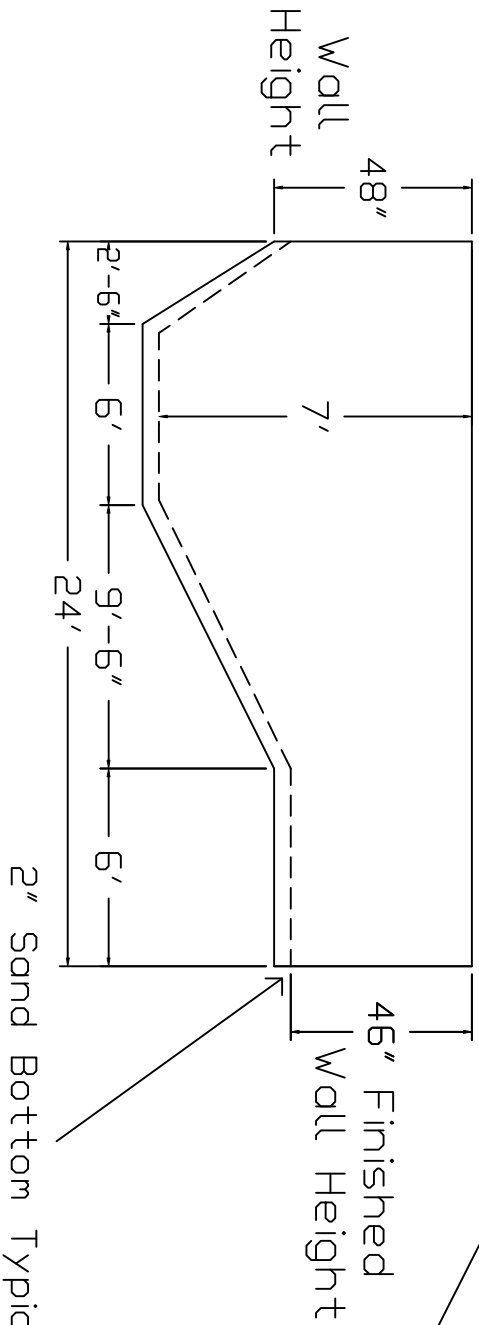

# Olympic Brand Standard Specification

Rectangle

12x24 - Hopper

4' Wall Height

Top View

End View

Side View

2" Sand Bottom Typical

Corner Detail

2" Sand Bottom Typical