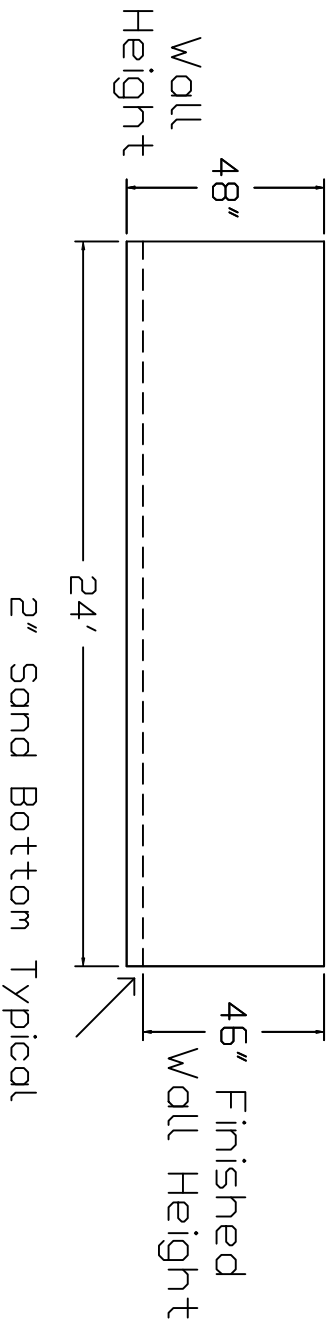

# Olympic Brand Standard Specification

Rectangle

12x24 - Flat Bottom

4' Wall Height

Top View

Side View

End View

Corner Detail