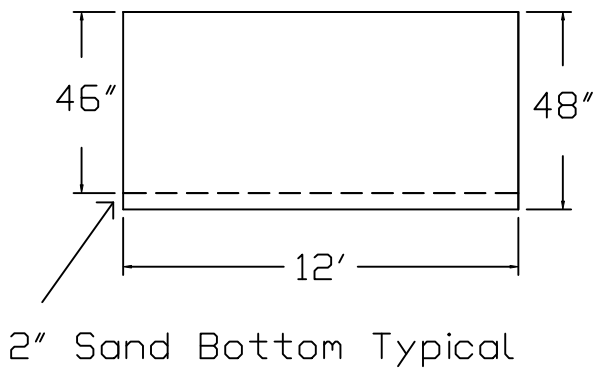

# Olympic Brand Standard Specification

Rectangle

12x24 - Flat Bottom

4' Wall Height

Top View

Side View

End View

Corner Detail