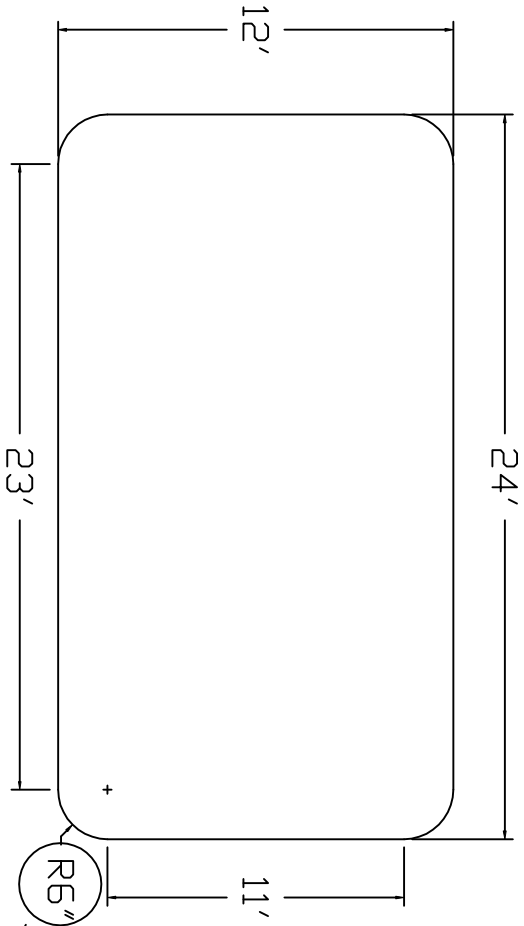

# Olympic Brand Standard Specification

Rectangle

12x24 - Flat Bottom

4' Wall Height

Top View

Side View

End View

Corner Detail