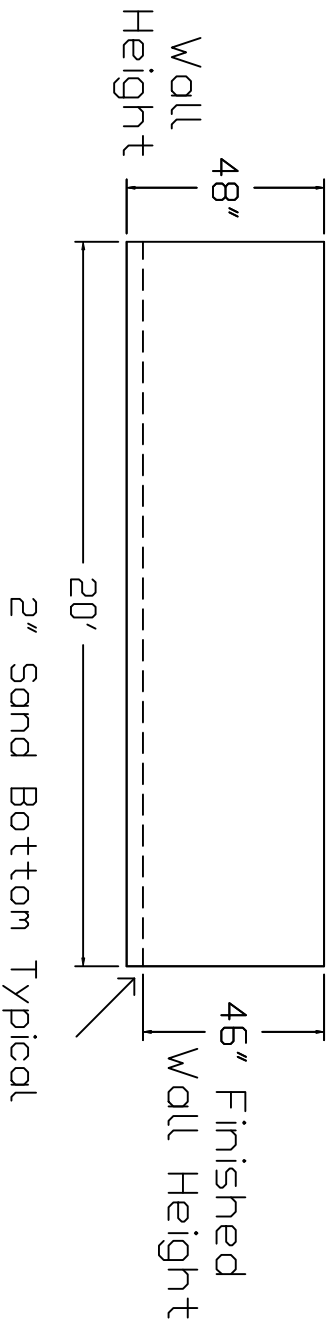

Olympic Brand Standard Specification

Rectangle

12x20 - Flat Bottom

4' Wall Height

Top View

End View

Side View

Corner Detail