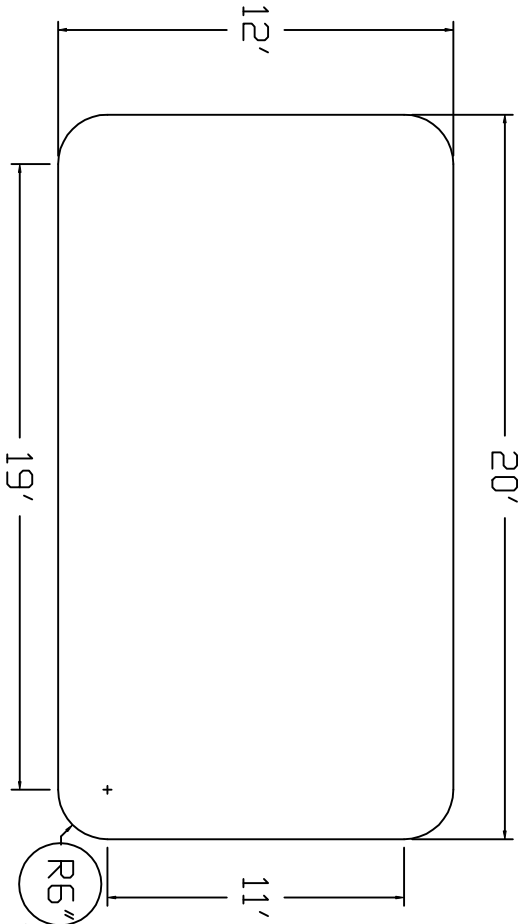

Olympic Brand Standard Specification

Rectangle

12x20 - Flat Bottom

4' Wall Height

Top View

End View

Side View

Corner Detail