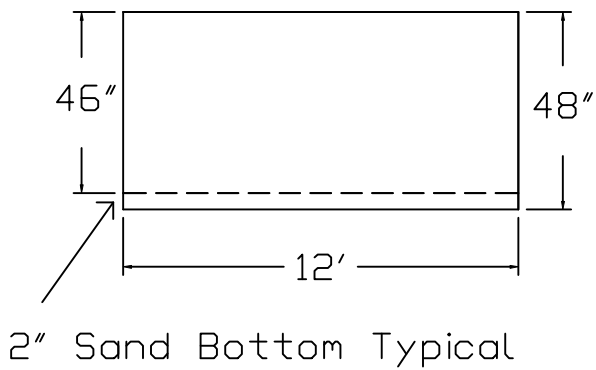

Olympic Brand Standard Specification

Rectangle

12x20 - Flat Bottom

4' Wall Height

Top View

End View

Side View

Corner Detail