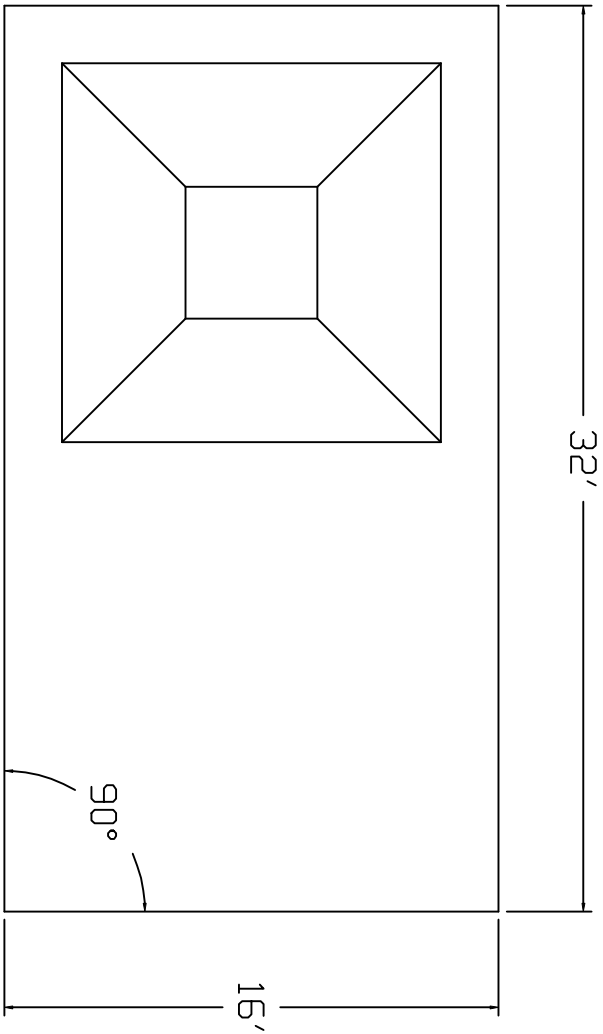

# Kayak Brand Standard Specification

Rectangle

16x32 - Hopper

4' Wall Height

90° Square Corner Typical

2" Sand Bottom Typical