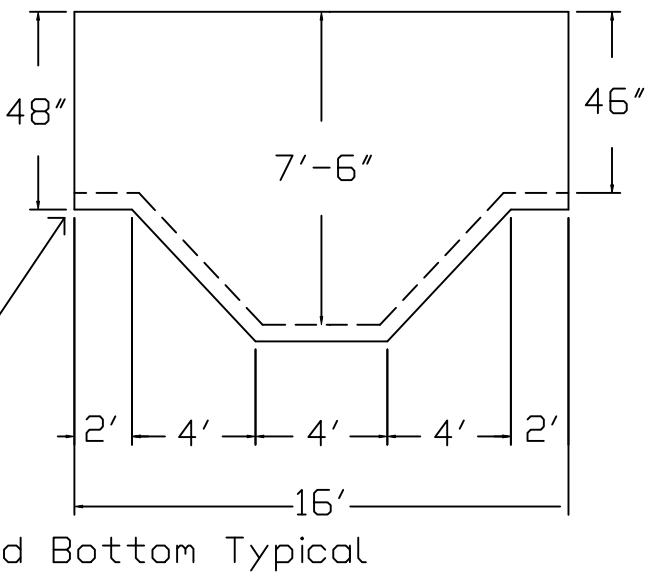

# Kayak Brand Standard Specification

Rectangle

16x32 - Hopper

4' Wall Height

90° Square Corner Typical

2" Sand Bottom Typical