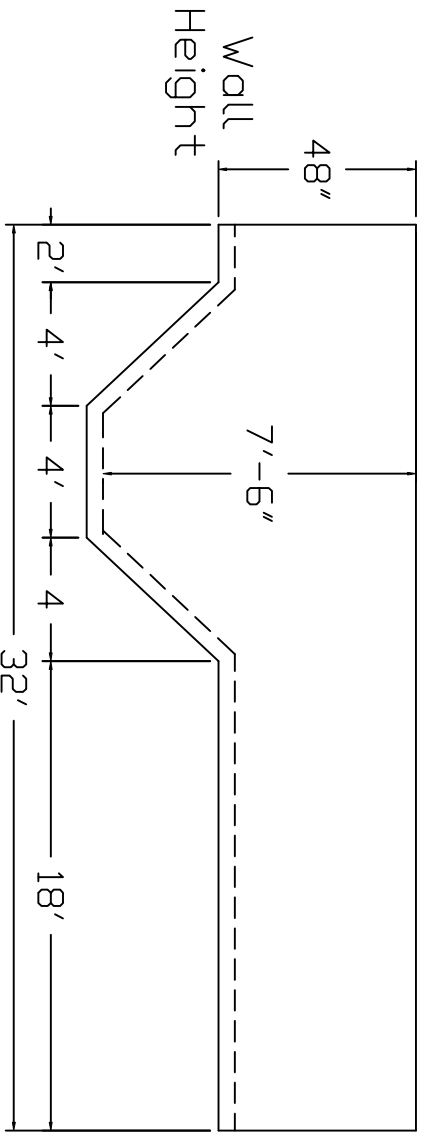

# Kayak Brand Standard Specification

Rectangle

16x32 - Hopper

4' Wall Height

90° Square Corner Typical

2" Sand Bottom Typical