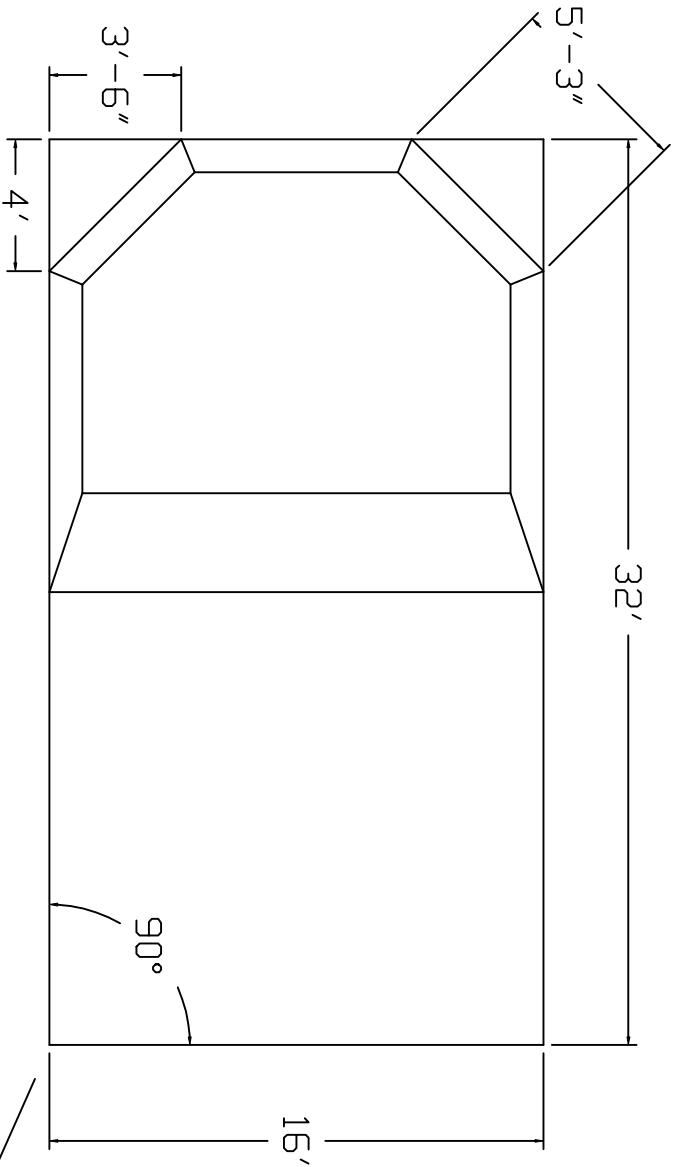

Kayak Brand Standard Specification

Rectangle

16x32 - Graduated Deep-End

4' Wall Height

46" Finished Wall Height

Corner Detail

2" Sand Bottom Typical

90° Square Corner Typical