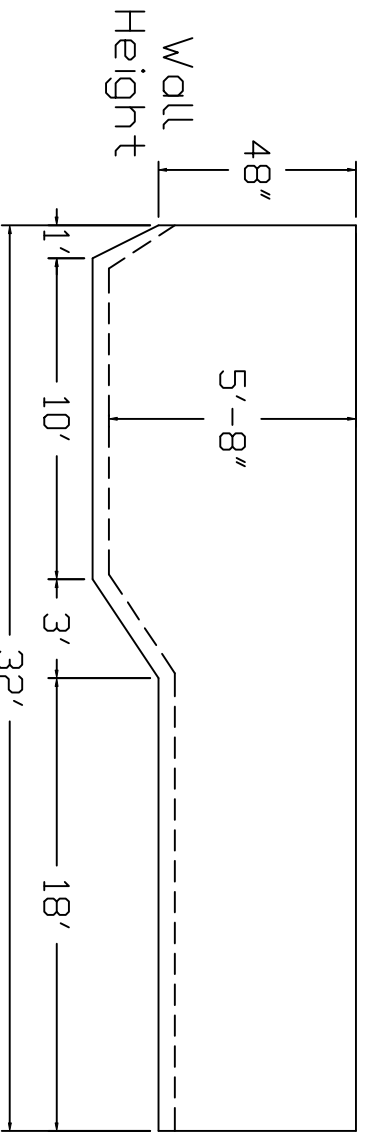

Kayak Brand Standard Specification

Rectangle

16x32 - Graduated Deep-End

4' Wall Height

46" Finished Wall Height

Corner Detail

2" Sand Bottom Typical

90° Square Corner Typical