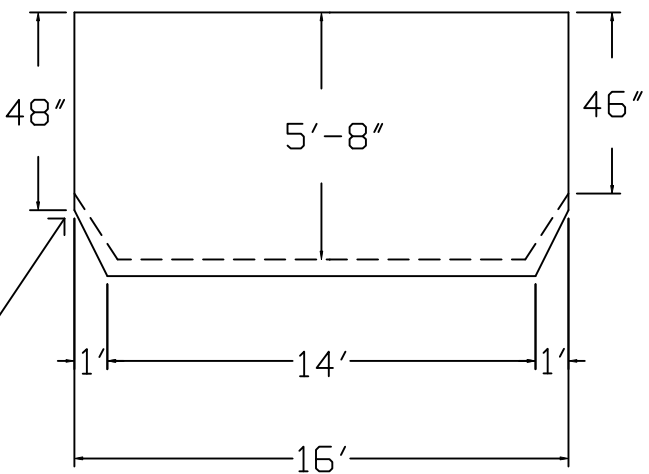

Kayak Brand Standard Specification

Rectangle

16x32 - Graduated Deep-End

4' Wall Height

46" Finished Wall Height

Corner Detail

2" Sand Bottom Typical

90° Square Corner Typical