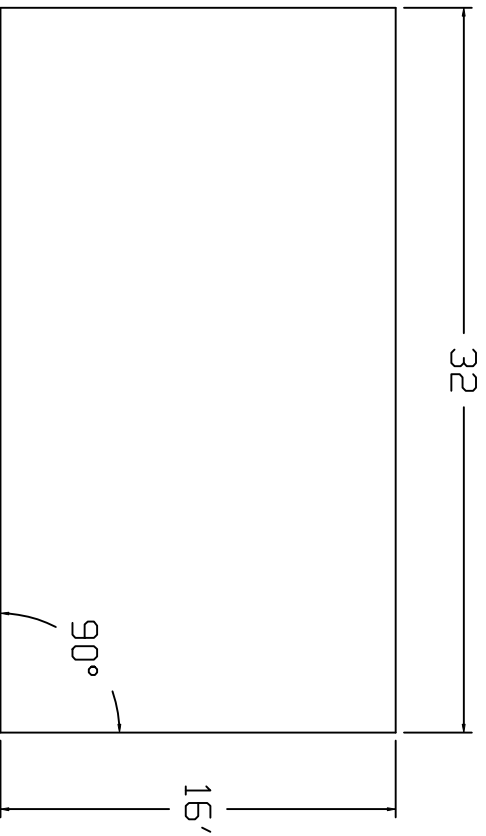

# Kayak Brand Standard Specification

Rectangle

16x32 - Flat Bottom

4' Wall Height

46\" Finished  
Wall Height

Corner Detail

90° Square  
Corner Typical