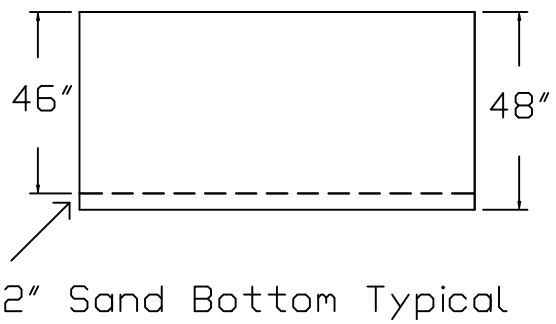

# Kayak Brand Standard Specification

Rectangle

16x32 - Flat Bottom

4' Wall Height

46\" Finished  
Wall Height

Corner Detail

90° Square  
Corner Typical