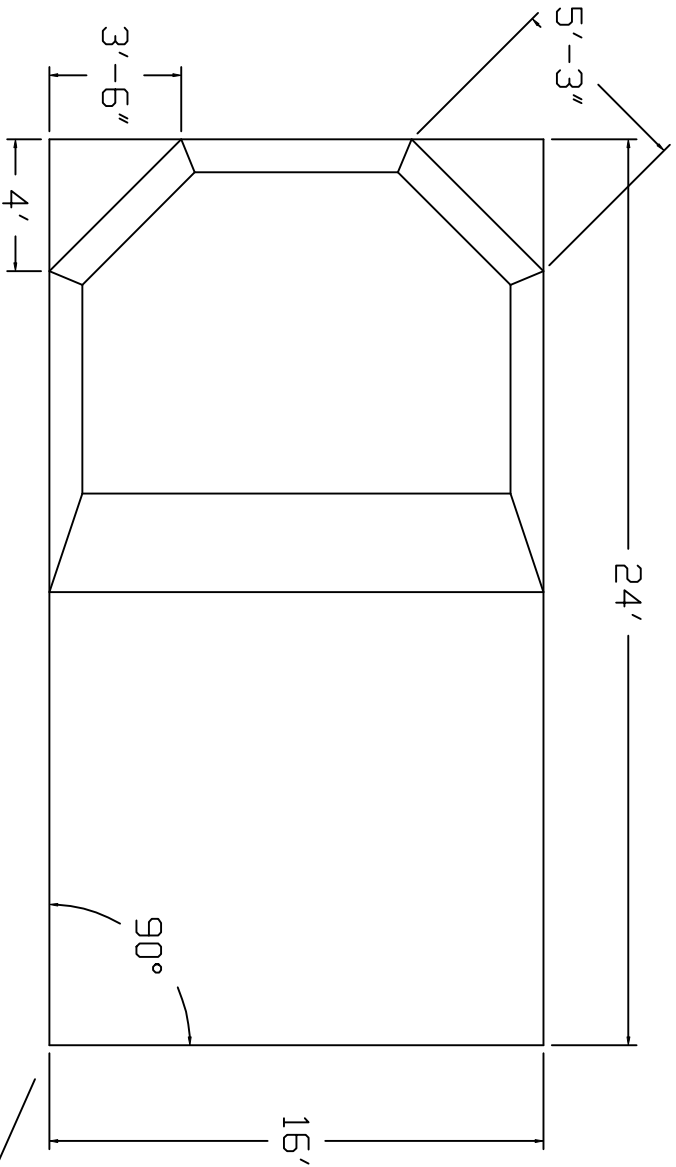

Kayak Brand Standard Specification

Rectangle

16x24 - Graduated Deep-End

4' Wall Height

46" Finished Wall Height

Corner Detail

2" Sand Bottom Typical

90° Square Corner Typical