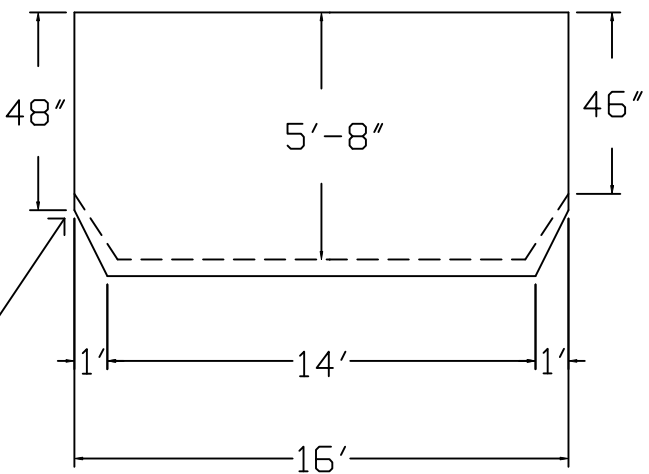

Kayak Brand Standard Specification

Rectangle

16x24 - Graduated Deep-End

4' Wall Height

46" Finished Wall Height

Corner Detail

2" Sand Bottom Typical

90° Square Corner Typical