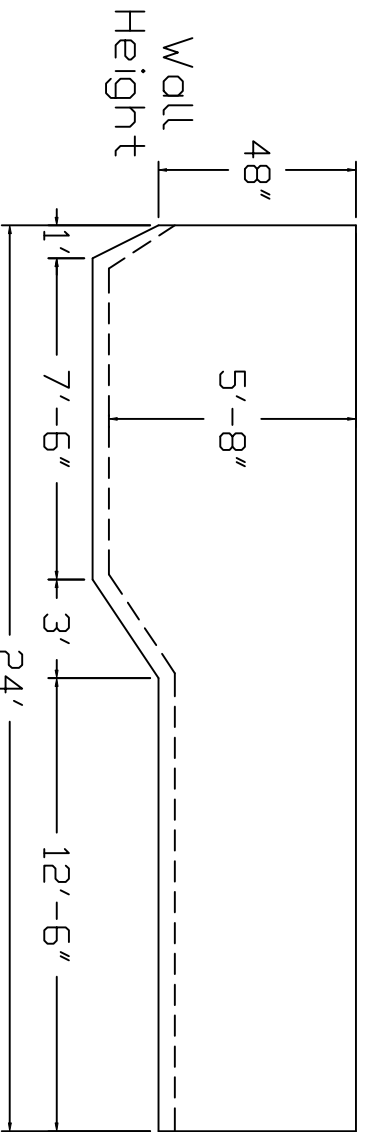

Kayak Brand Standard Specification

Rectangle

16x24 - Graduated Deep-End

4' Wall Height

46" Finished Wall Height

Corner Detail

2" Sand Bottom Typical

90° Square Corner Typical