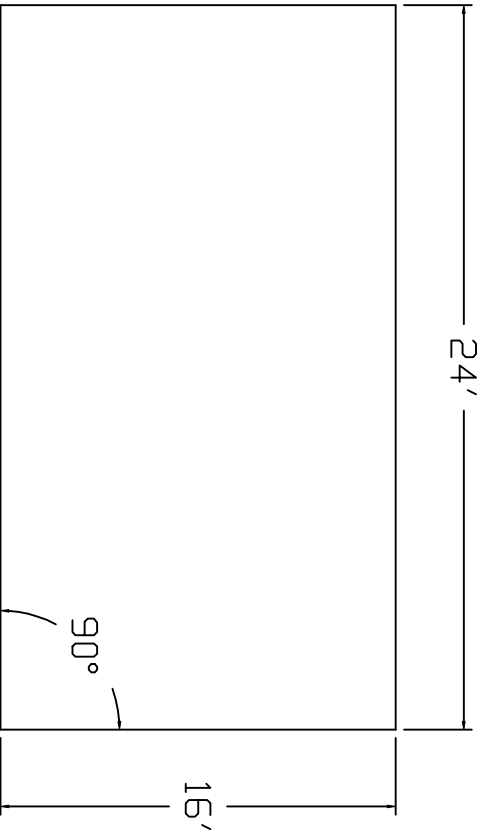

Kayak Brand Standard Specification

Rectangle

16x24 - Flat Bottom

4' Wall Height

Corner Detail

90° Square
Corner Typical