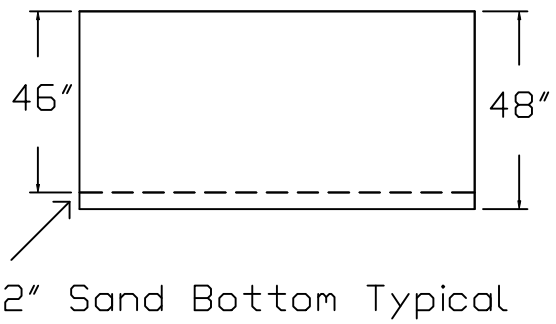

Kayak Brand Standard Specification

Rectangle

16x24 - Flat Bottom

4' Wall Height

Corner Detail

90° Square
Corner Typical