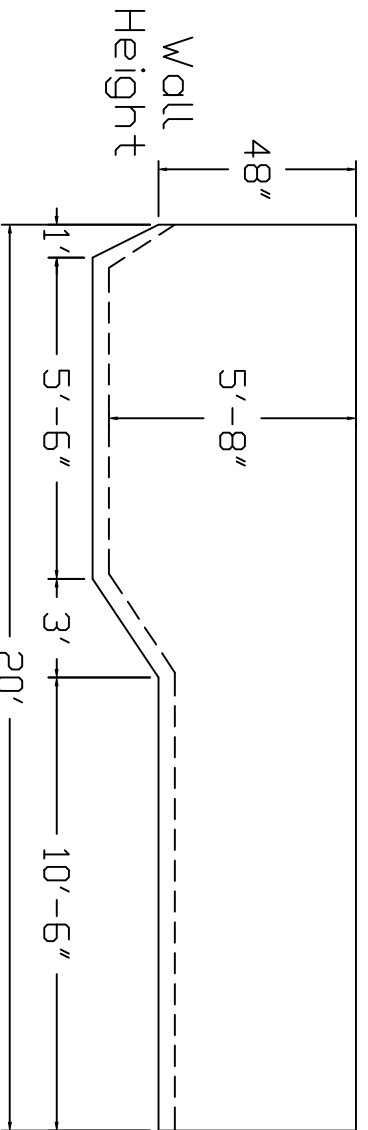

Kayak Brand Standard Specification

Rectangle

12x20 - Graduated Deep-End

4' Wall Height

46" Finished Wall Height

Corner Detail

2" Sand Bottom Typical