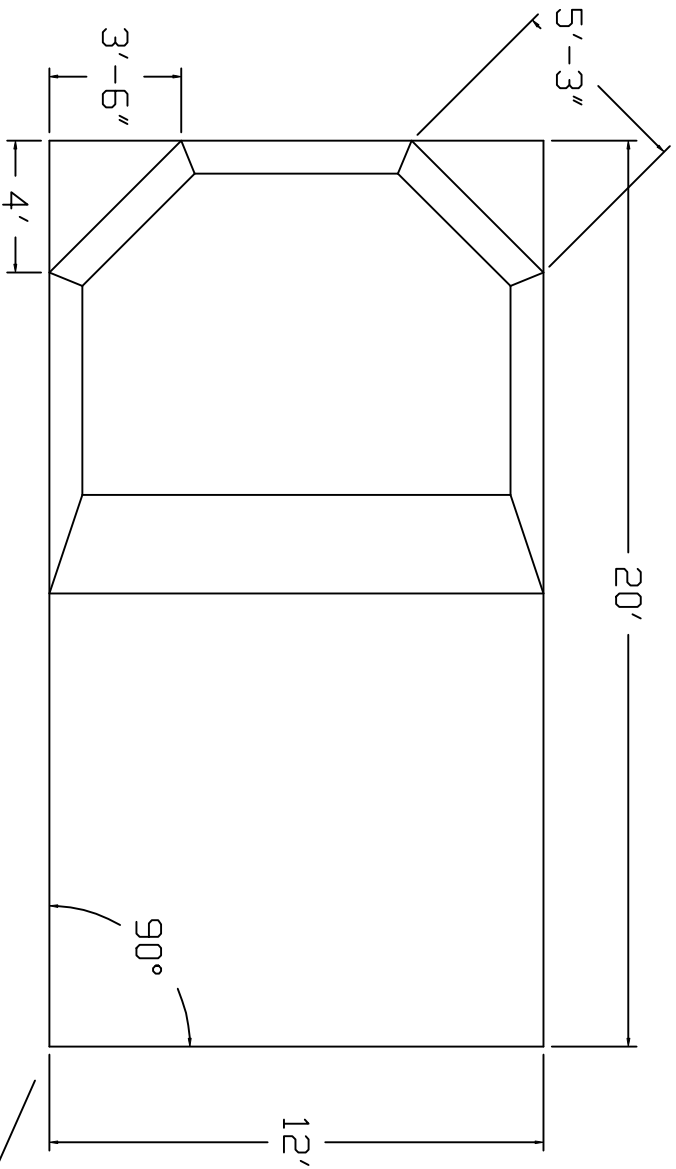

Kayak Brand Standard Specification

Rectangle

12x20 - Graduated Deep-End

4' Wall Height

46" Finished Wall Height

Corner Detail

2" Sand Bottom Typical