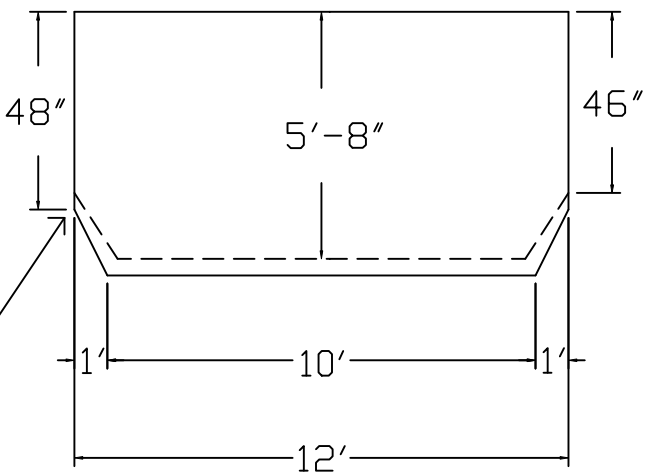

Kayak Brand Standard Specification

Rectangle

12x20 - Graduated Deep-End

4' Wall Height

46" Finished Wall Height

Corner Detail

2" Sand Bottom Typical