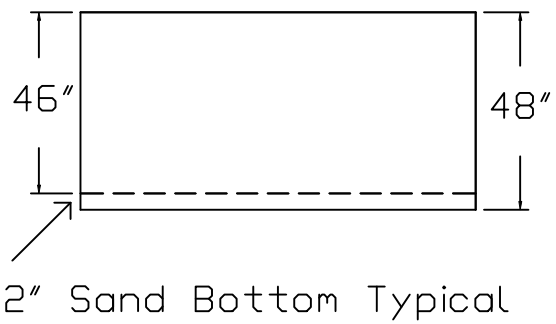

Kayak Brand Standard Specification

Rectangle

12x20 - Flat Bottom

4' Wall Height

Corner Detail

90° Square
Corner Typical