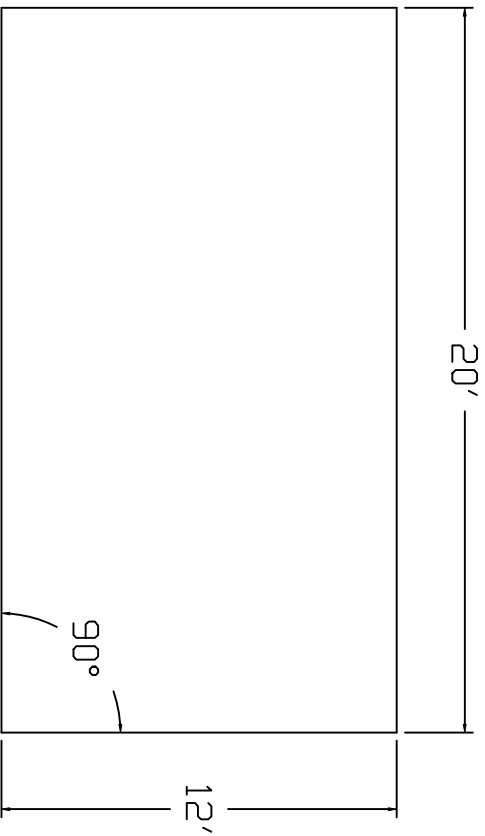

Kayak Brand Standard Specification

Rectangle

12x20 - Flat Bottom

4' Wall Height

Corner Detail

90° Square
Corner Typical