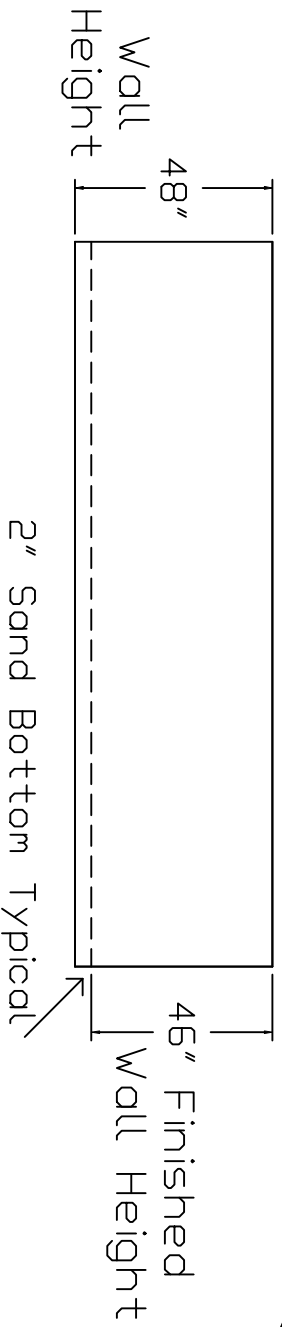

Kayak Brand Standard Specification

Rectangle

12x20 - Flat Bottom

4' Wall Height

Corner Detail

90° Square
Corner Typical