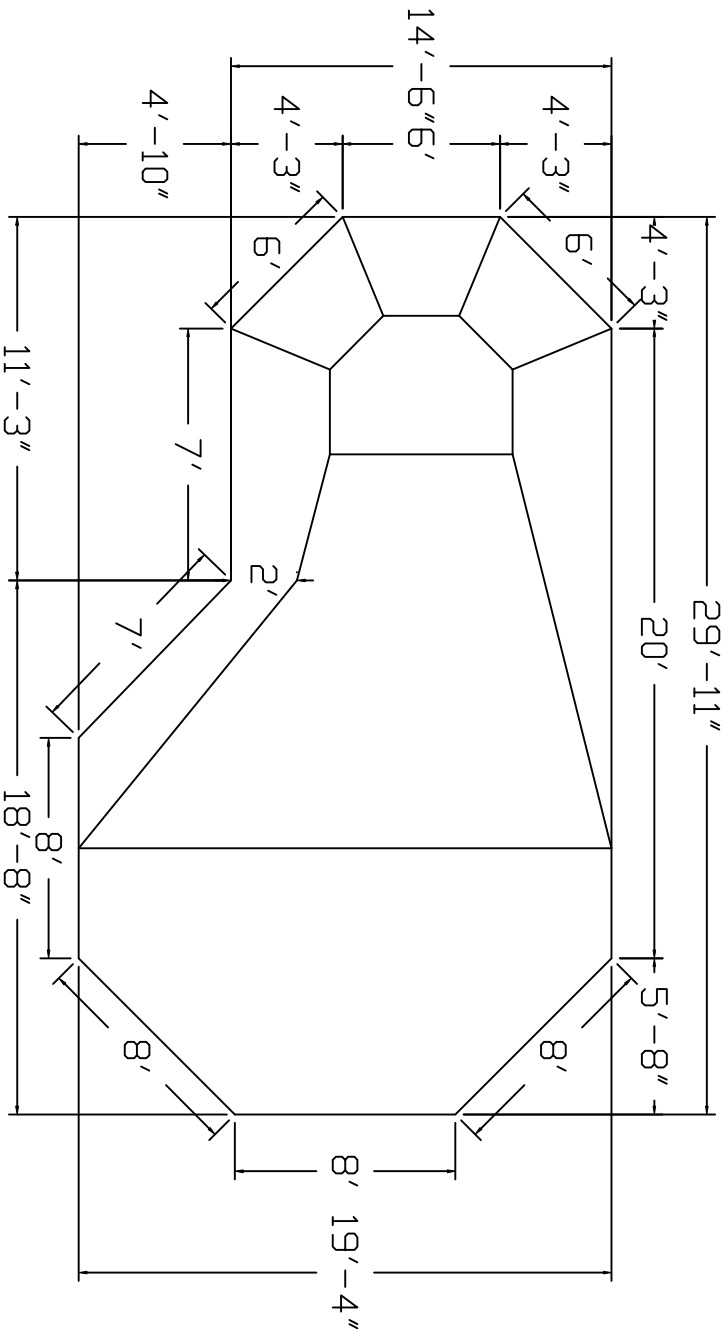

Driftwood Brand Standard
Specification

Reverse Kidney
Left

20x30 - Hopper

42" Wall Height

2" Sand Bottom Typical

40" Finished
Wall Height

2" Sand Bottom Typical