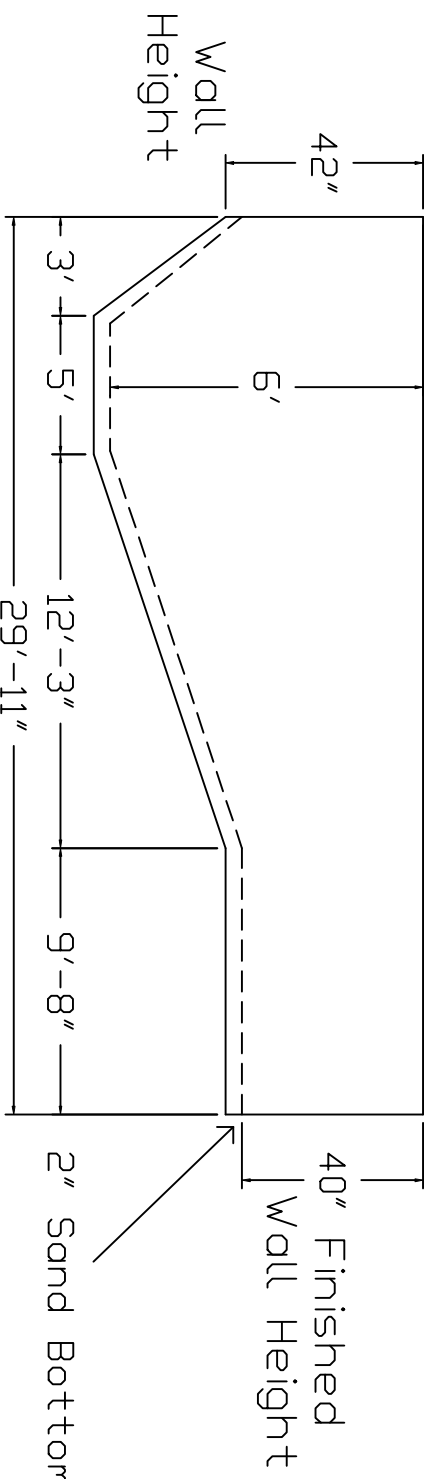

Driftwood Brand Standard
Specification

Reverse Kidney
Left

20x30 - Hopper

42" Wall Height

2" Sand Bottom Typical

40" Finished
Wall Height

2" Sand Bottom Typical