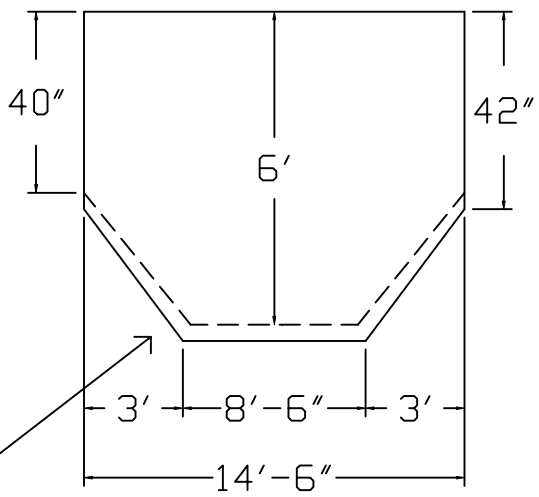

Driftwood Brand Standard
Specification

Reverse Kidney
Left

20x30 - Hopper

42" Wall Height

2" Sand Bottom Typical

40" Finished
Wall Height

2" Sand Bottom Typical