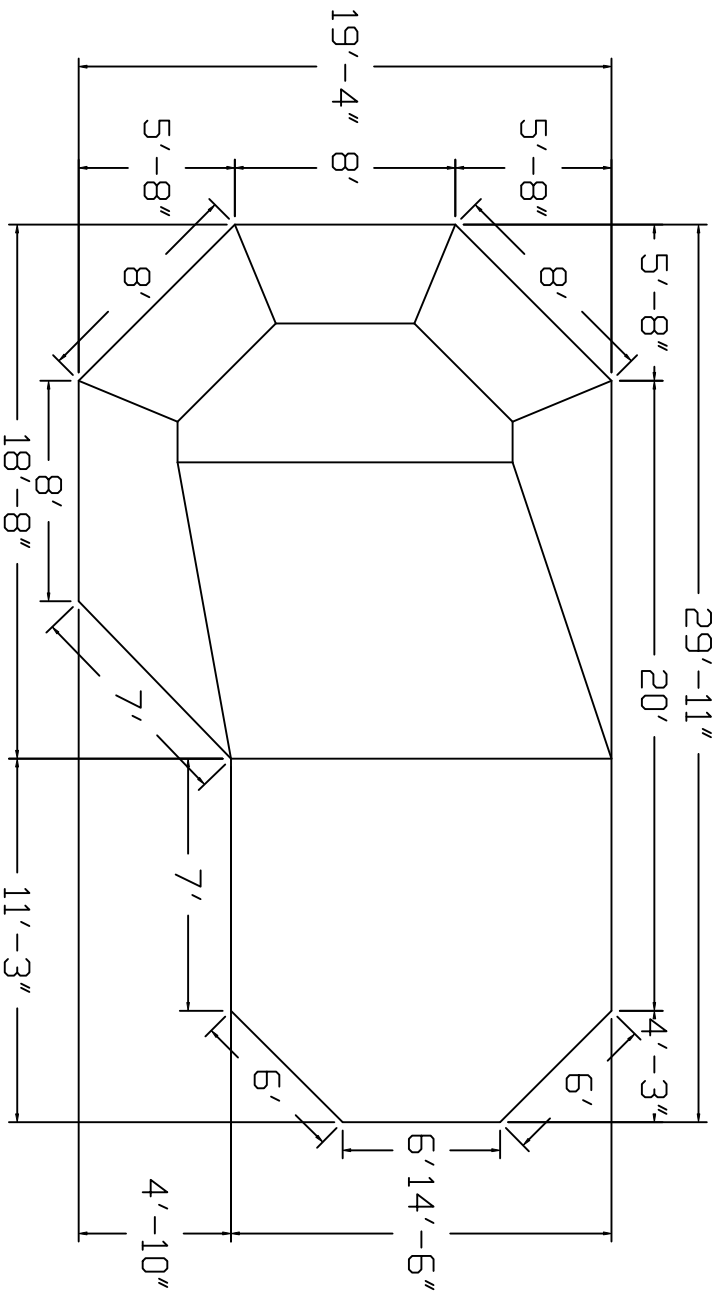

Driftwood Brand Standard Specification

Kidney Left

20x30 - Hopper

42" Wall Height

2" Sand Bottom Typical