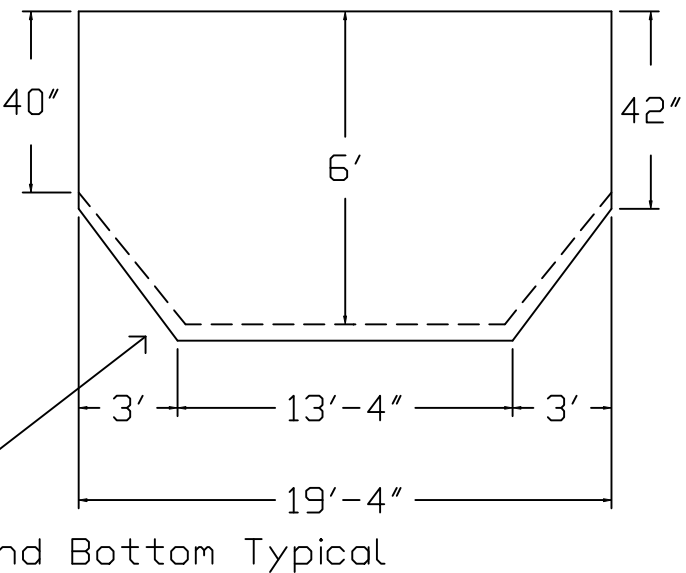

Driftwood Brand Standard Specification

Kidney Left

20x30 - Hopper

42" Wall Height

2" Sand Bottom Typical