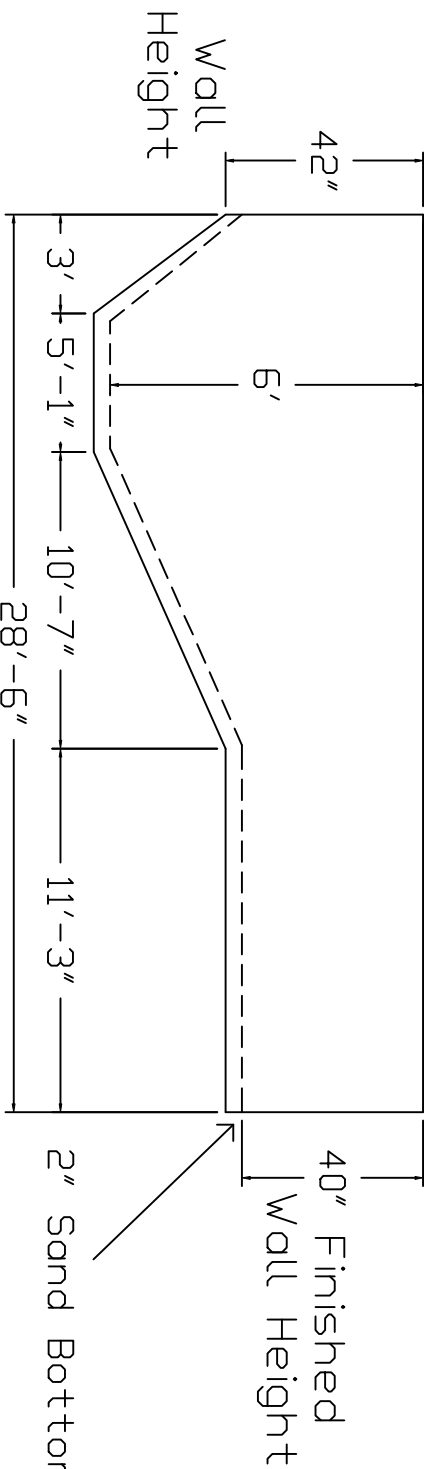

Driftwood Brand Standard Specification

Kidney Left

20x30 - Hopper

42" Wall Height

2" Sand Bottom Typical