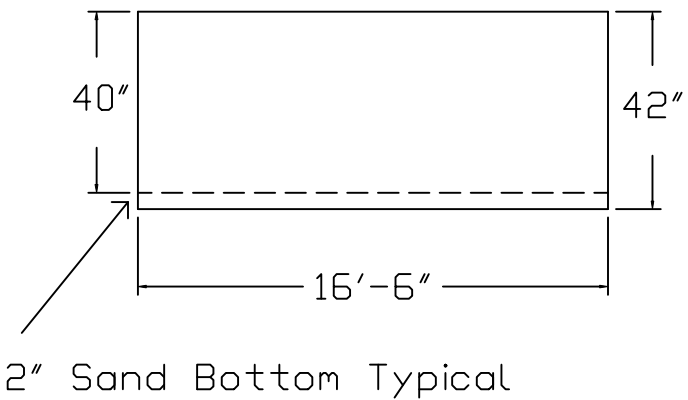

Driftwood Brand Standard
Specification

Emerald II

17x32 - Flat Bottom

42" Wall Height

40" Finished
Wall Height

2" Sand Bottom Typical