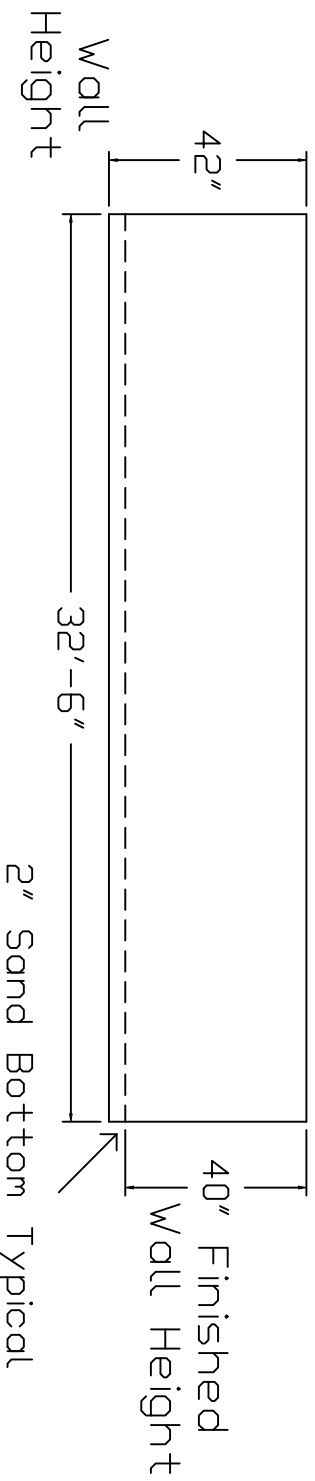

Driftwood Brand Standard
Specification

Emerald II

17x32 - Flat Bottom

42" Wall Height

40" Finished
Wall Height

2" Sand Bottom Typical