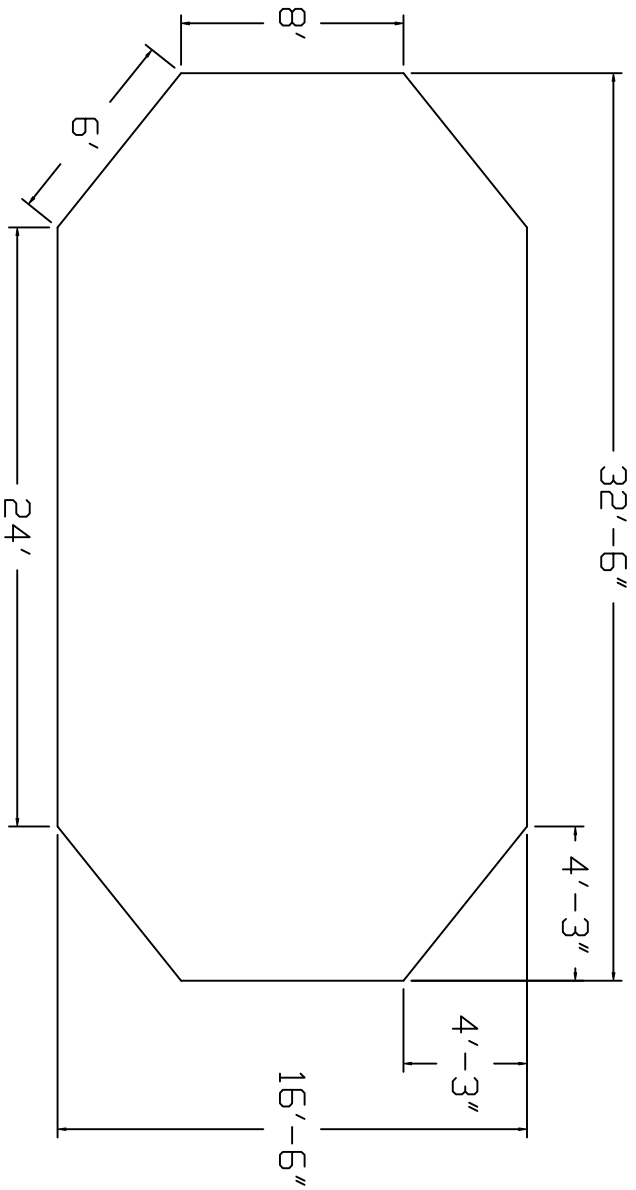

Driftwood Brand Standard
Specification

Emerald II

17x32 - Flat Bottom

42" Wall Height

40" Finished
Wall Height

2" Sand Bottom Typical