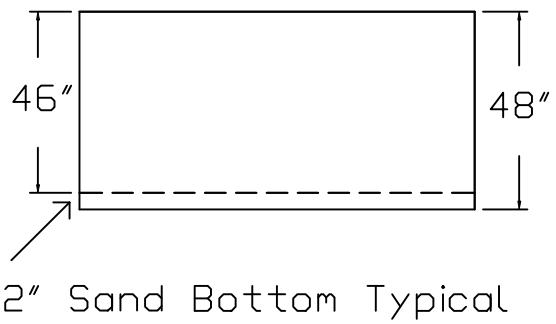

# Fanta Sea Brand Standard Specification

Rectangle

20x40 - Flat Bottom

4' Wall Height

Corner Detail

90° Square  
Corner Typical