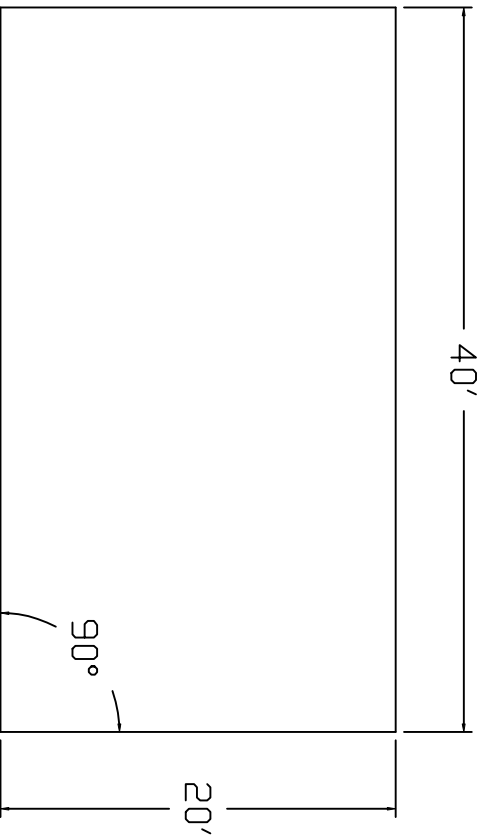

# Fanta Sea Brand Standard Specification

Rectangle

20x40 - Flat Bottom

4' Wall Height

Corner Detail

90° Square  
Corner Typical