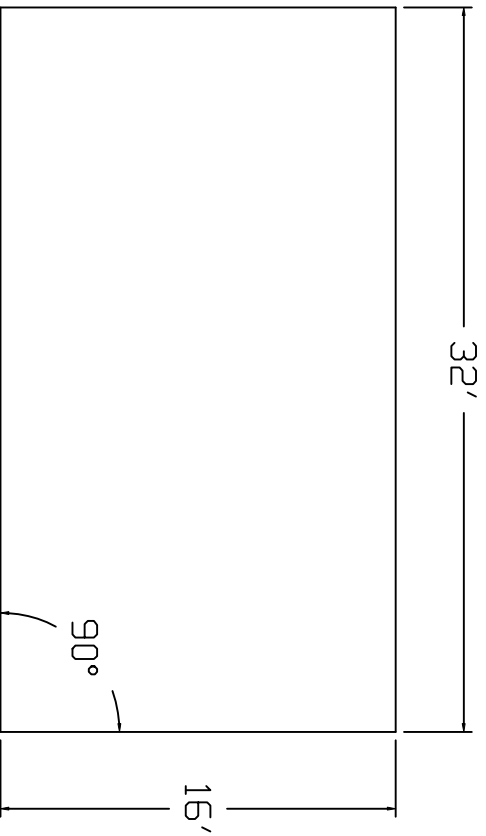

Fanto Sea Brand Standard Specification

Rectangle

16x32 - Flat Bottom

4' Wall Height

Corner Detail

90° Square
Corner Typical