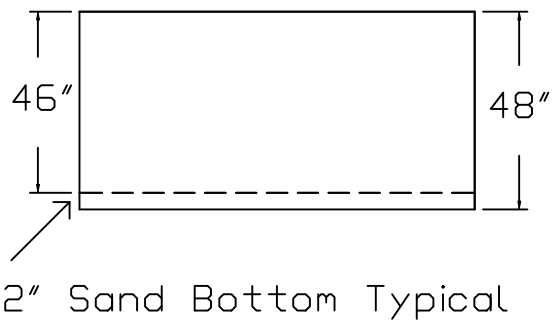

Fanto Sea Brand Standard Specification

Rectangle

16x32 - Flat Bottom

4' Wall Height

Corner Detail

90° Square
Corner Typical