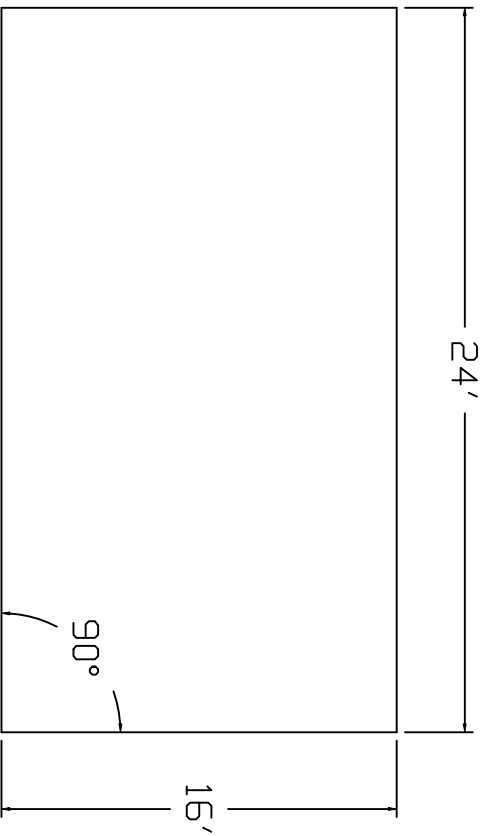

Fanta Sea Brand Standard Specification

Rectangle

16x24 - Flat Bottom

4' Wall Height

Corner Detail

90° Square
Corner Typical