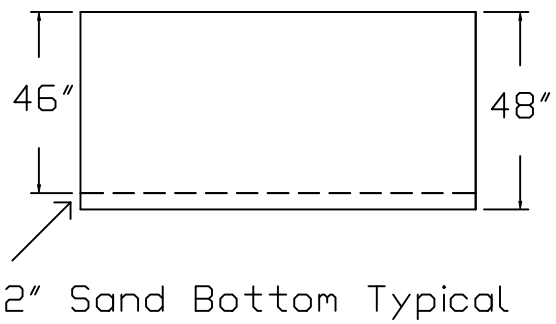

Fanta Sea Brand Standard Specification

Rectangle

16x24 - Flat Bottom

4' Wall Height

Corner Detail

90° Square
Corner Typical