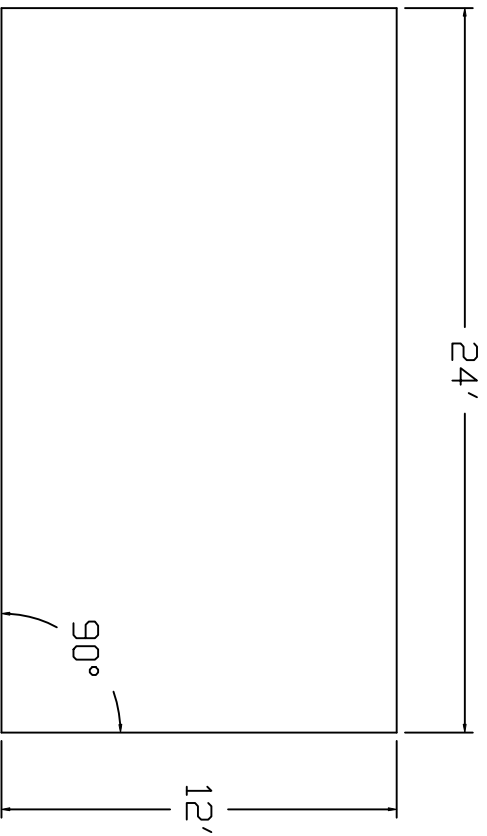

Fanta Sea Brand Standard Specification

Rectangle

12x24 - Flat Bottom

4' Wall Height

Corner Detail

90° Square
Corner Typical