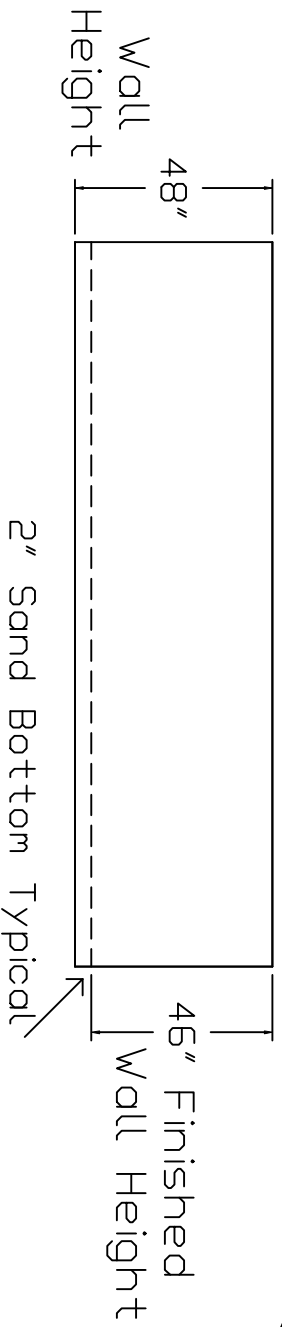

Fanta Sea Brand Standard Specification

Rectangle

12x24 - Flat Bottom

4' Wall Height

Corner Detail

90° Square
Corner Typical