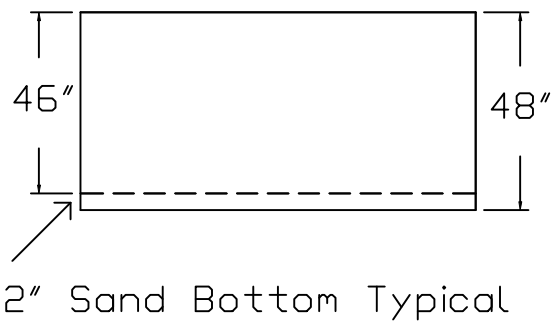

Fanta Sea Brand Standard Specification

Rectangle

12x24 - Flat Bottom

4' Wall Height

Corner Detail

90° Square
Corner Typical