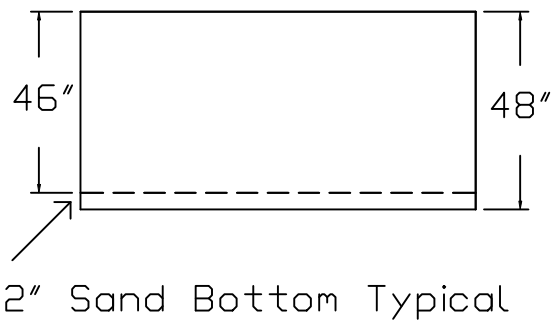

# Fanta Sea Brand Standard Specification

Rectangle

12x20 - Flat Bottom

4' Wall Height

Corner Detail

90° Square  
Corner Typical