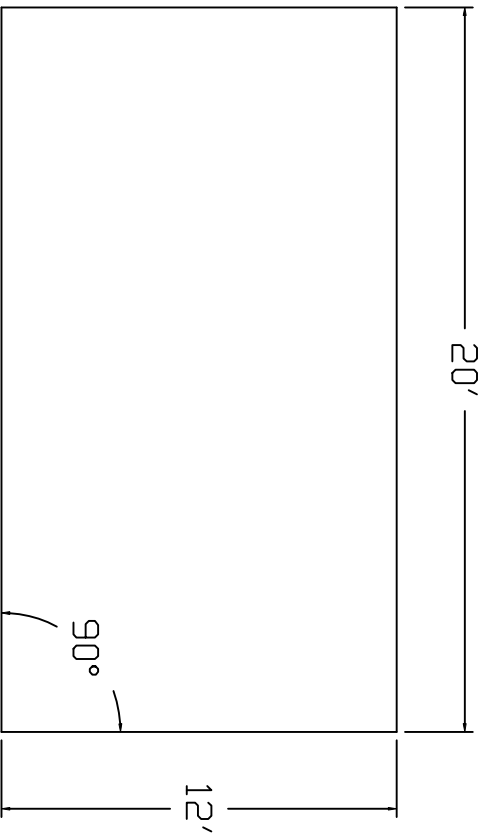

# Fanta Sea Brand Standard Specification

Rectangle

12x20 - Flat Bottom

4' Wall Height

Corner Detail

90° Square  
Corner Typical